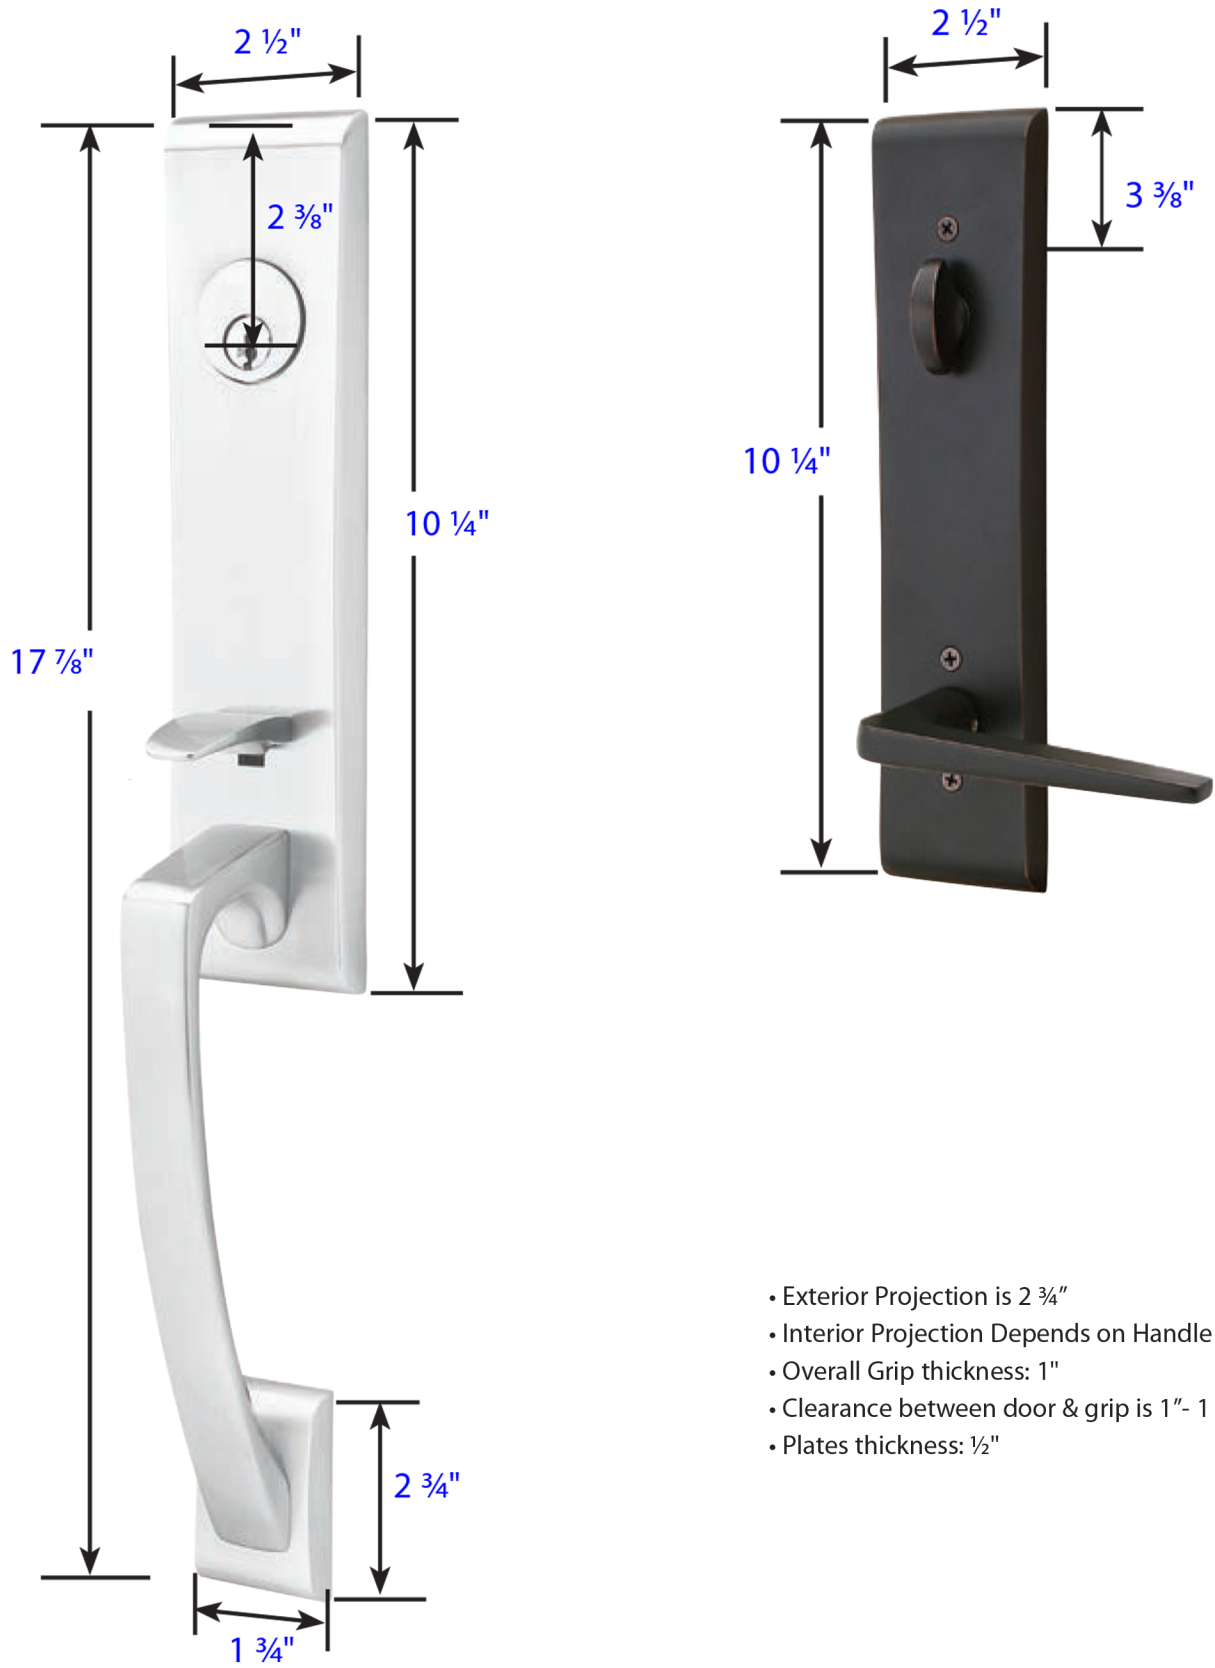

Emtek Apollo Handleset

- Exterior Projection is 2 3/4"
- Interior Projection Depends on Handle Style
- Overall Grip thickness: 1"
- Clearance between door & grip is 1" - 1 3/4"
- Plates thickness: 1/2"