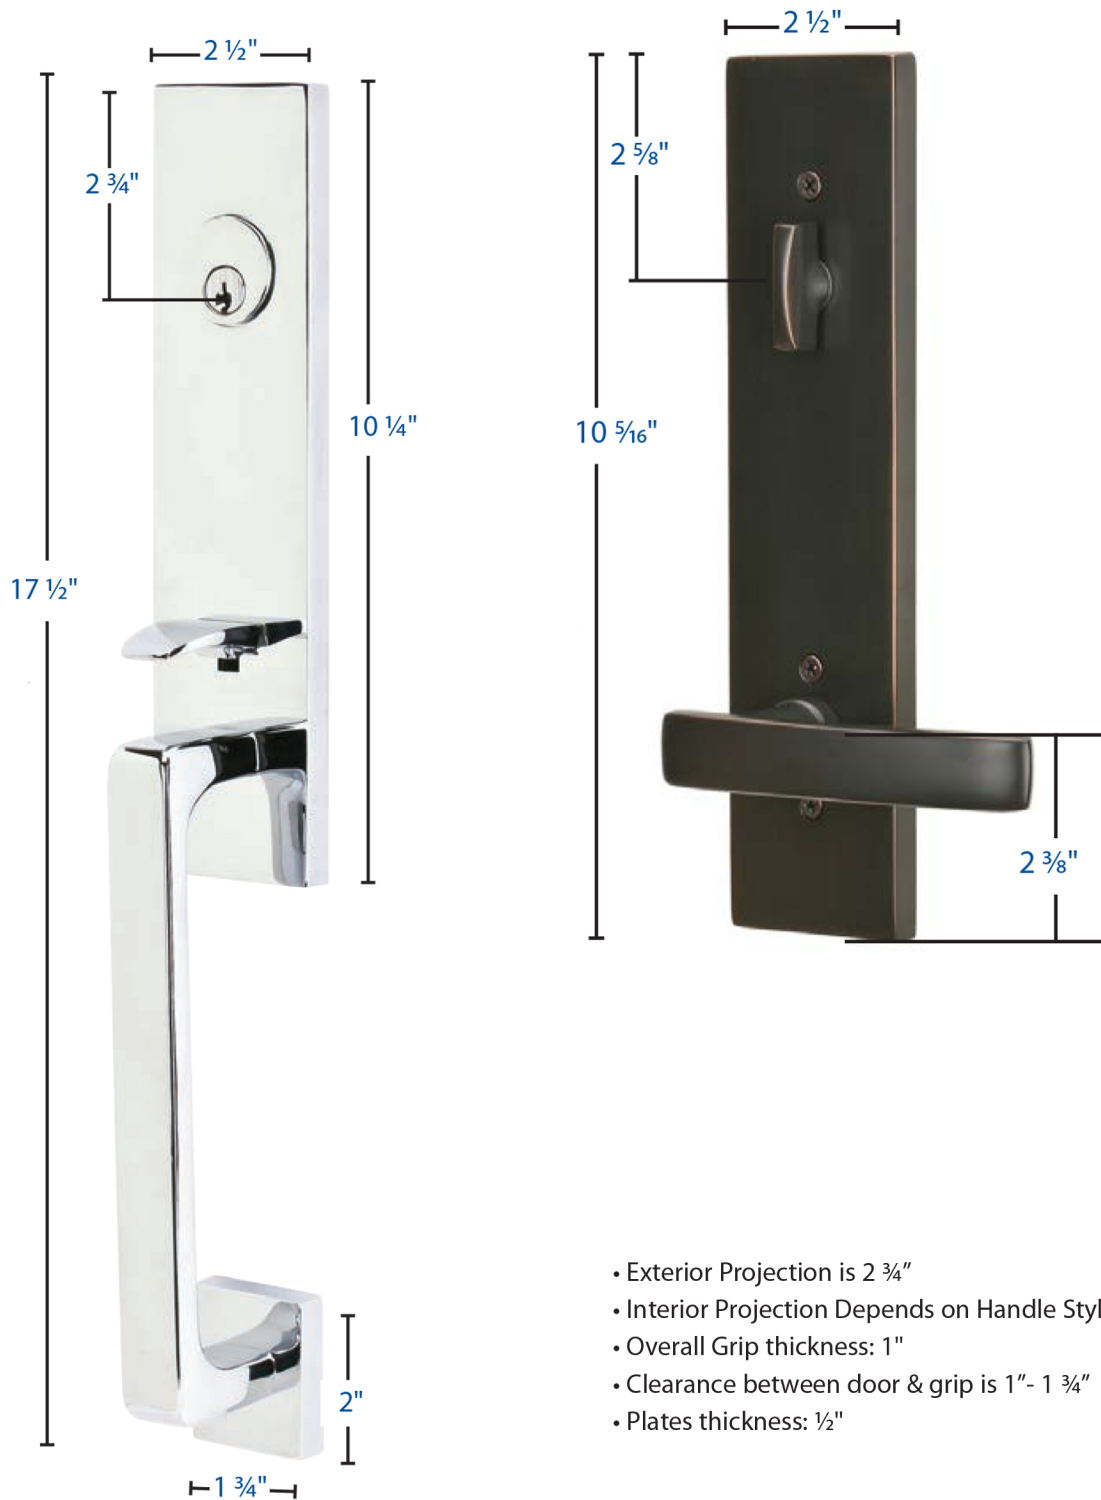

# Emtek Davos Handleset

Davos Style  
Part # 4818

- Exterior Projection is 2 3/4"
- Interior Projection Depends on Handle Style
- Overall Grip thickness: 1"
- Clearance between door & grip is 1" - 1 3/4"
- Plates thickness: 1/2"