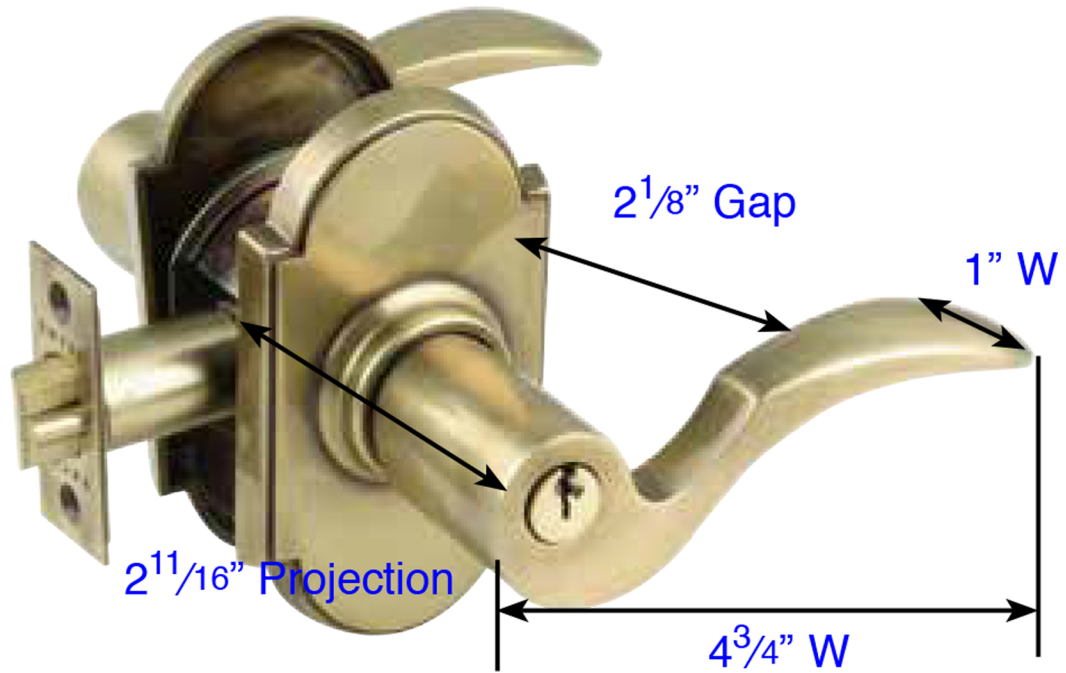

# Emtek 5108 Cortina Lever with # 8 Rosette

Cortina Lever (C)

$\frac{3}{4}$ " Thickness