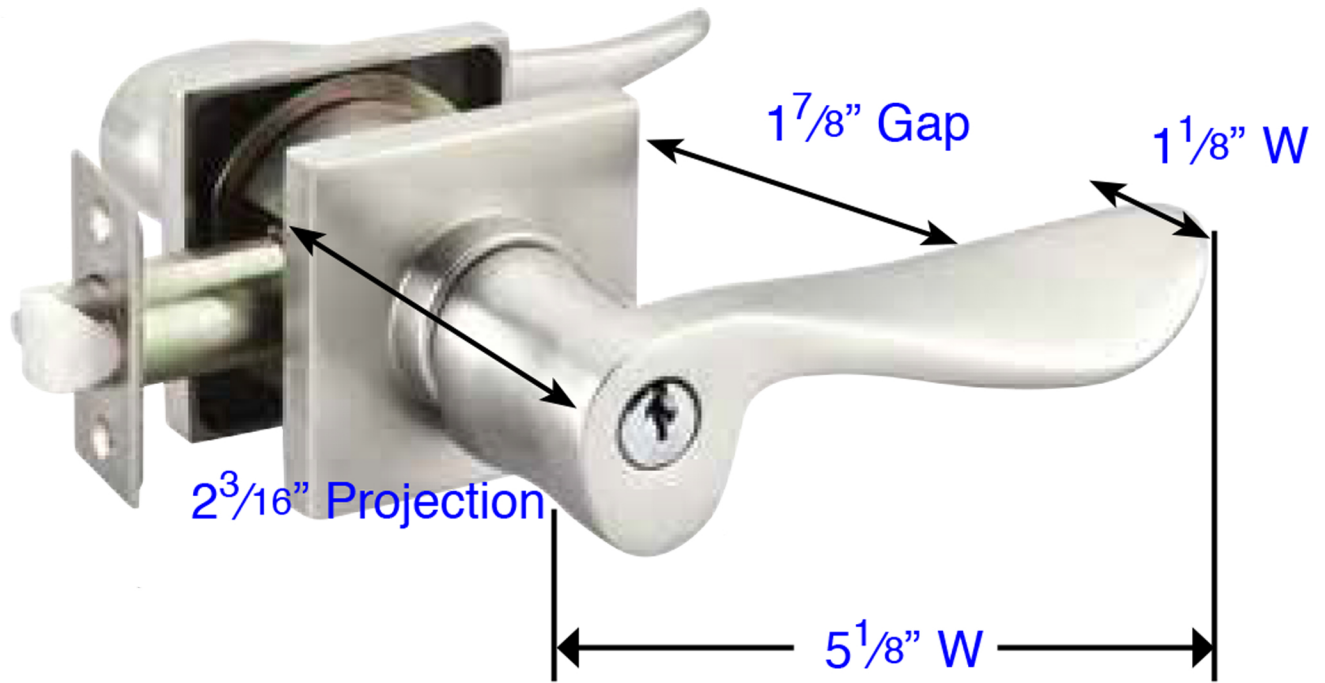

Emtek 5122LU Luzern Lever with Square Rose

$\frac{3}{8}$ " Thickness