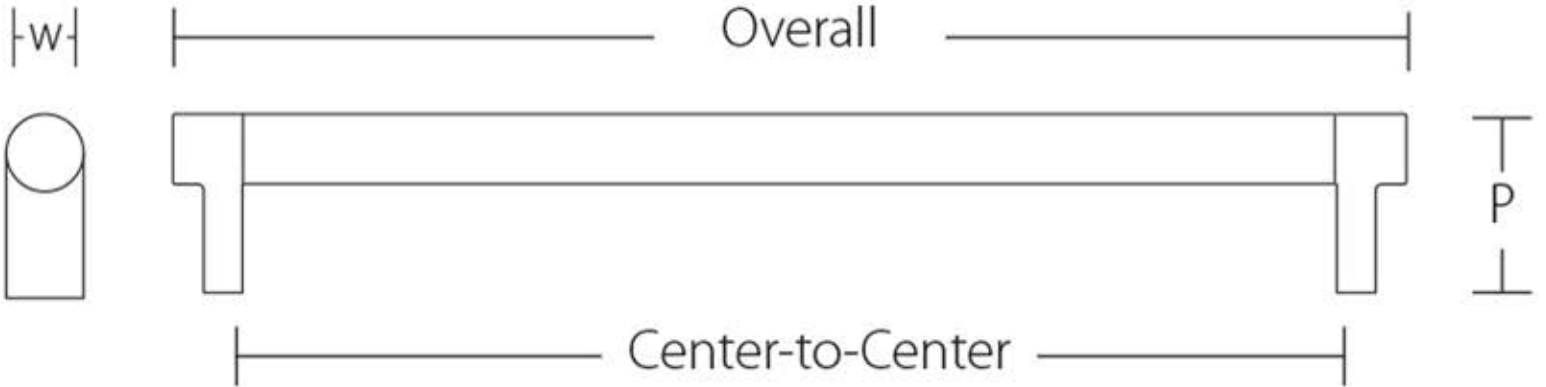

Select Appliance Pull Emttek 84073

Product Code	C-to-C	Overall	Width(W)	Projection(P)
84073	36"	36 7/8"	1"	2"