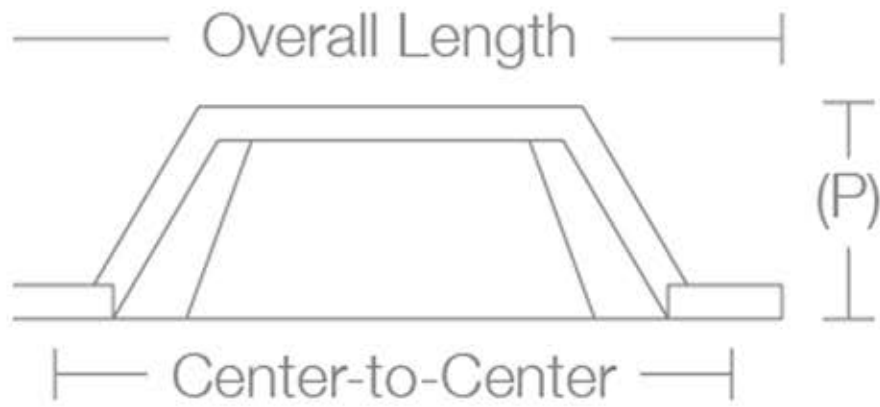

# Sandcast Bronze Bin Pull

(Bottom View)

Product Code	Overall Length	Dimension C-to-C	Height	Projection(P)	Width(W)
86051	3 3/8"	3"	1 1/2"	1"	1 1/2"
86050	4 1/2"	4"	1 5/8"	1"	1 1/2"