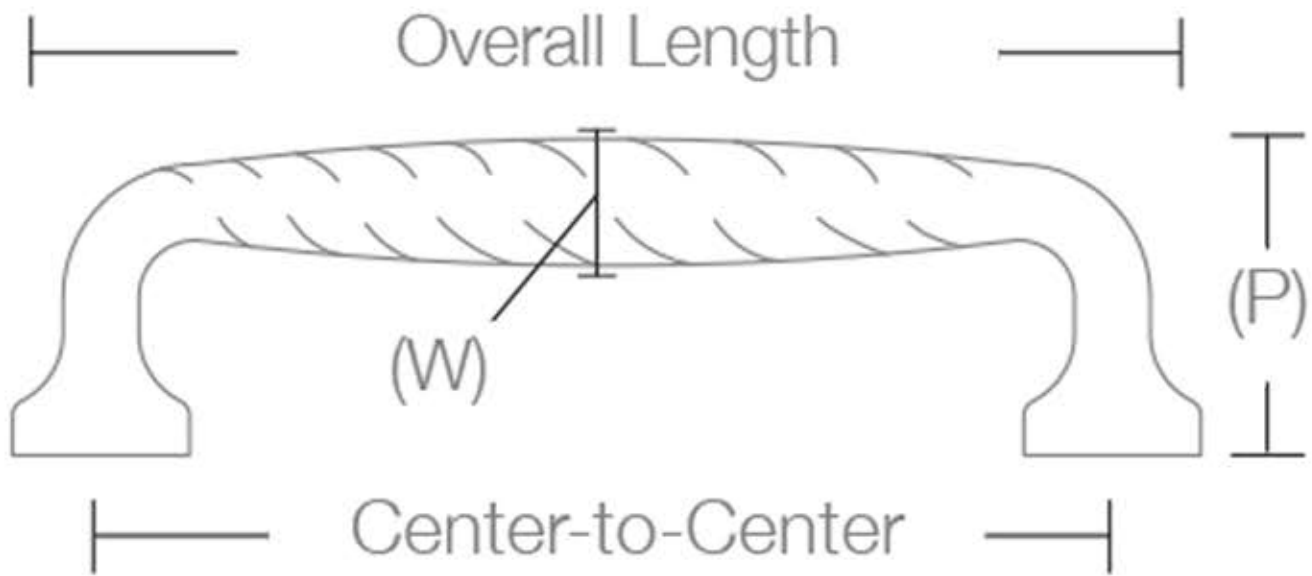

# Tuscany Bronze Twist Pull

| Product Code | Overall Length | Dimension C-to-C | Projection(P) | Width(W) |
|--------------|----------------|------------------|---------------|----------|
| 86103        | 3 5/8"         | 3"               | 1 1/4"        | 1/2"     |
| 86104        | 4 1/4"         | 3 1/2"           | 1 1/4"        | 1/2"     |
| 86105        | 4 5/8"         | 4"               | 1 1/4"        | 1/2"     |
| 86238        | 6 5/8"         | 6"               | 1 3/8"        | 9/16"    |
| 86239        | 8 5/8"         | 8"               | 1 3/8"        | 5/8"     |
| 86240        | 10 5/8"        | 10"              | 1 3/8"        | 5/8"     |