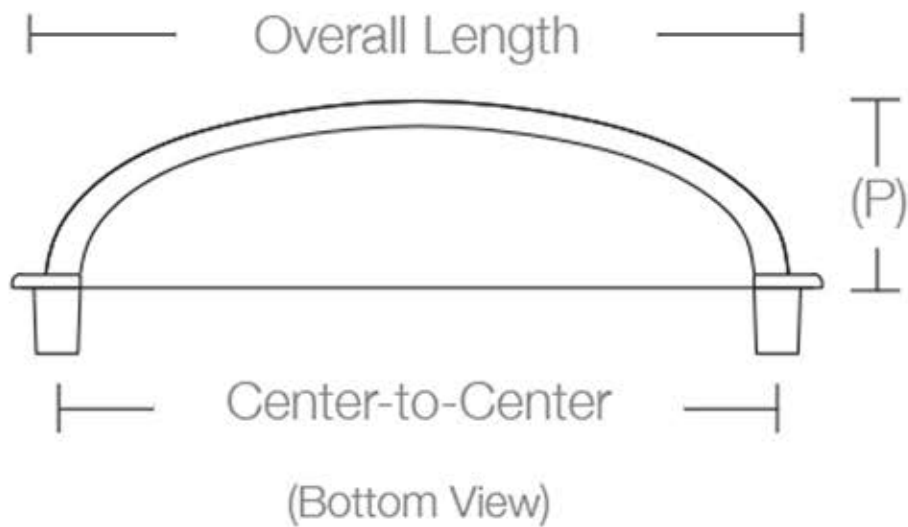

Tuscany Bronze Fluted Bin Pull

Product Code	Overall Length	Dimension C-to-C	Height	Projection(P)	Width(W)
86232	3 3/8"	3"	1 3/4"	1"	1 1/2"
86233	4 3/8"	4"	1 7/8"	1"	1 5/8"