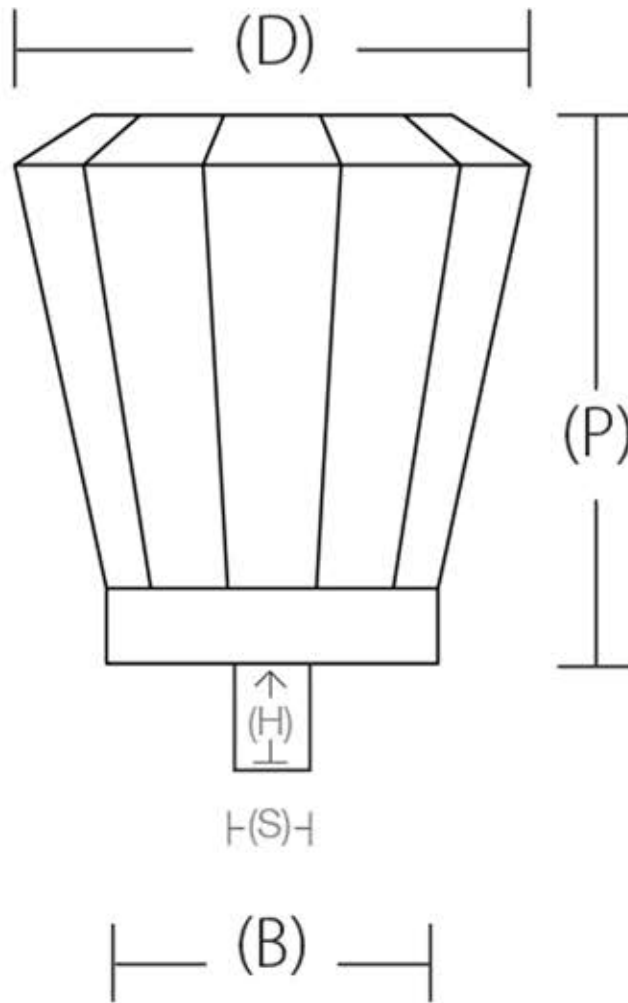

Brookmont Cabinet Knob

Product Code	Dimension(D)	Projection(P)	Base Diameter(B)	Stem Height(H)	Stem Diameter(S)
86396	1"	1 1/4"	3/4"	3/8"	1/4"
86397	1 1/4"	1 1/2"	7/8"	3/8"	1/4"
86398	1 5/8"	1 3/4"	7/8"	3/8"	1/4"