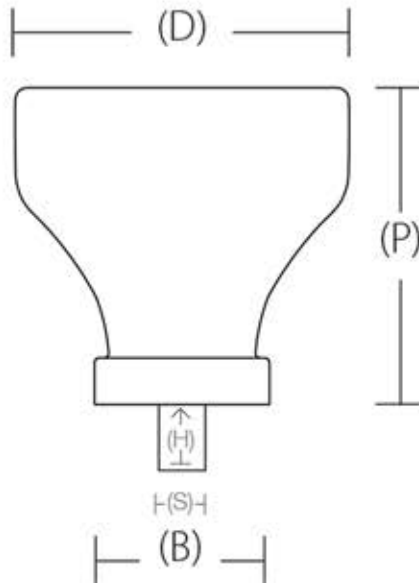

Lido Cabinet Knob

Product Code	Dimension(D)	Projection(P)	Base Diameter(B)	Stem Height(H)	Stem Diameter(S)
86403	1 3/8"	1 3/8"	7/8"	3/8"	1/4"
86404	1 5/8"	1 1/2"	7/8"	3/8"	1/4"