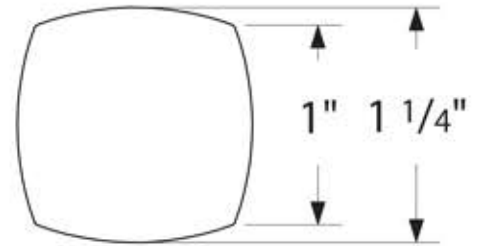

# Freestone Cabinet Knob

Freestone Knob  
1-1/2"  
86451

Freestone Knob  
1-1/4"  
86450