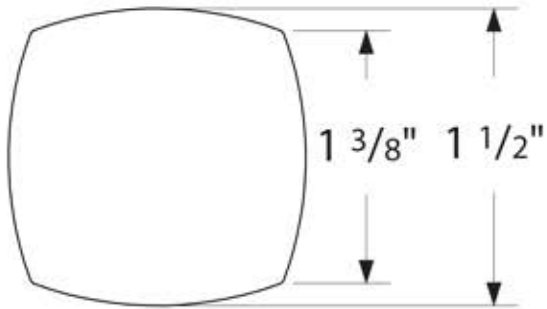

# Freestone Cabinet Knob

Freestone Knob  
1-1/2"  
86451

Freestone Knob  
1-1/4"  
86450