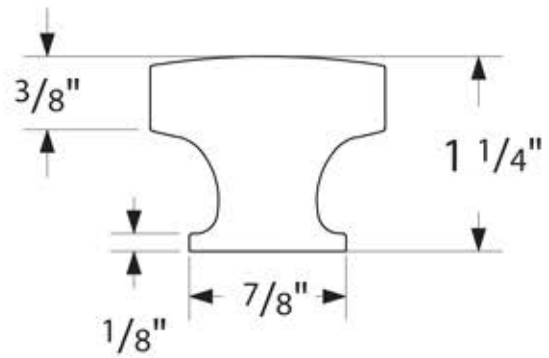

# Freestone Cabinet Knob

Freestone Knob  
1-1/2"  
86451

Freestone Knob  
1-1/4"  
86450