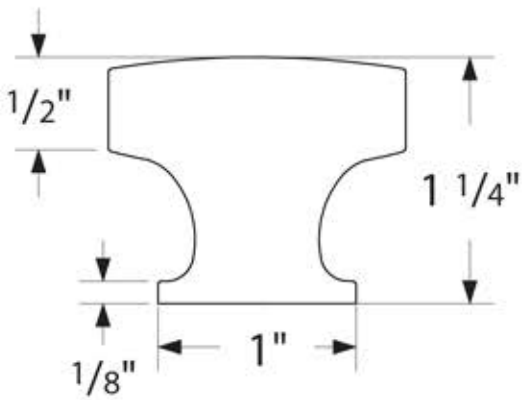

# Freestone Cabinet Knob

Freestone Knob  
1-1/2"  
86451

Freestone Knob  
1-1/4"  
86450