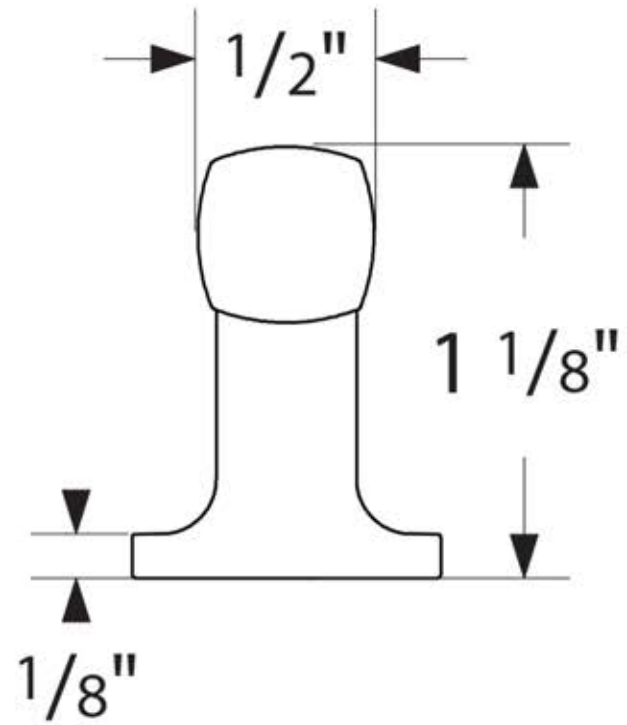

# Freestone Finger Cabinet Pull

Freestone Finger Pull

1-7/8"

86452