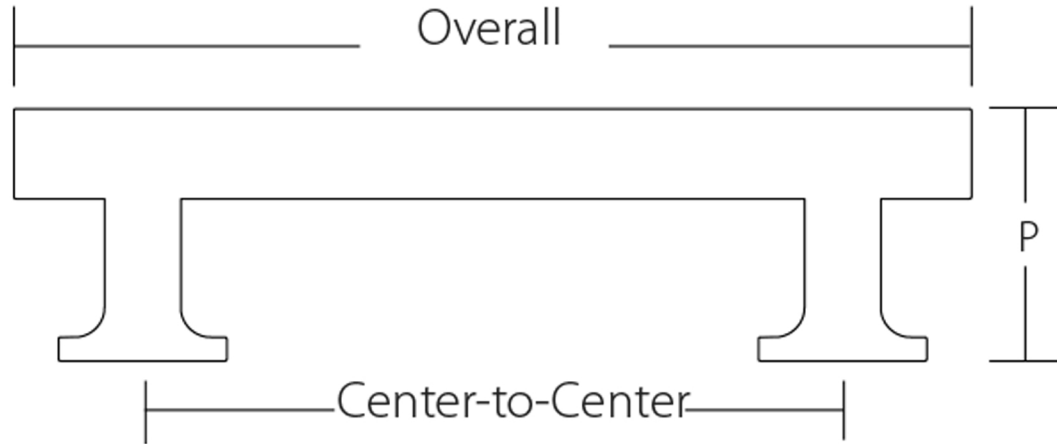

Emtek Freestone Cabinet Pull

Product Code	C-to-C	Overall	Projection(P)	Width
86453	3 1/2"	4 3/4"	1 1/4"	3/8"
86454	4"	5 1/4"	1 1/4"	3/8"
86455	6"	7 5/8"	1 3/8"	1/2"
86456	8"	10 1/2"	1 3/8"	1/2"