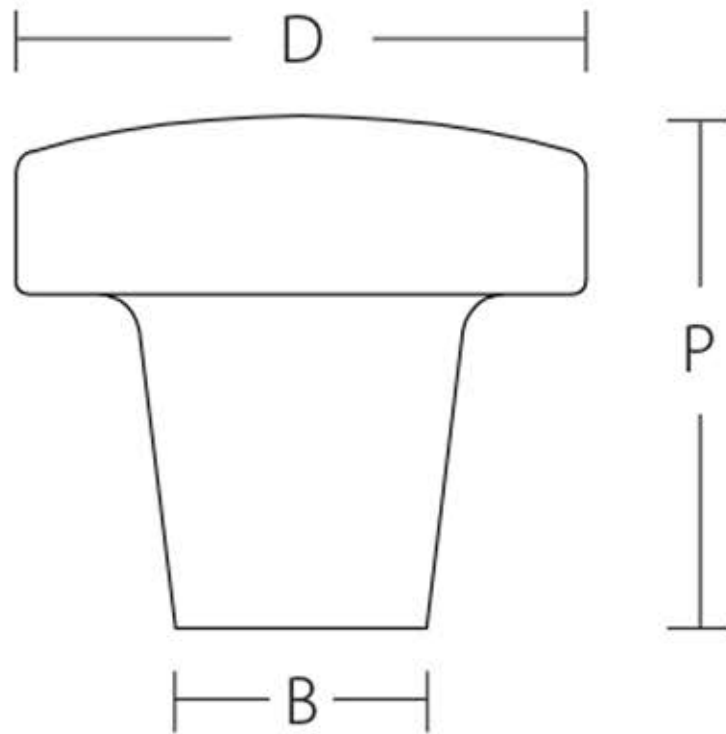

Rustic Modern Round Cabinet Knob

Product Code	Dimension(D)	Projection(P)	Base Diameter(B)
86660	1 3/8"	1 1/4"	5/8"
86661	1 3/4"	1 3/8"	3/4"