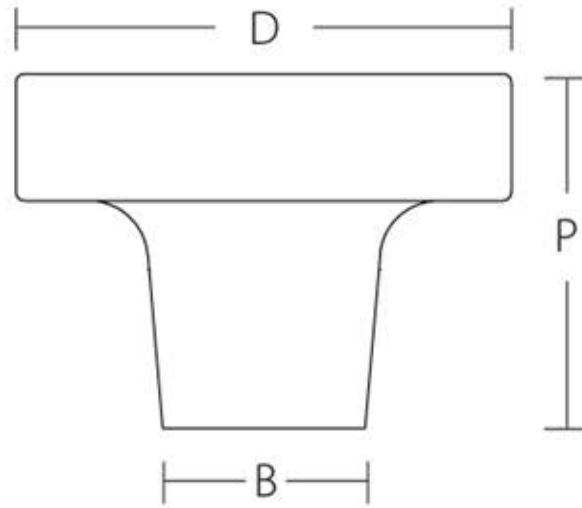

Rustic Modern Square Cabinet Knob

Product Code	Dimension(D)	Projection(P)	Base Diameter(B)
86662	1 1/4"	1 1/8"	5/8"
86663	1 5/8"	1 1/4"	3/4"