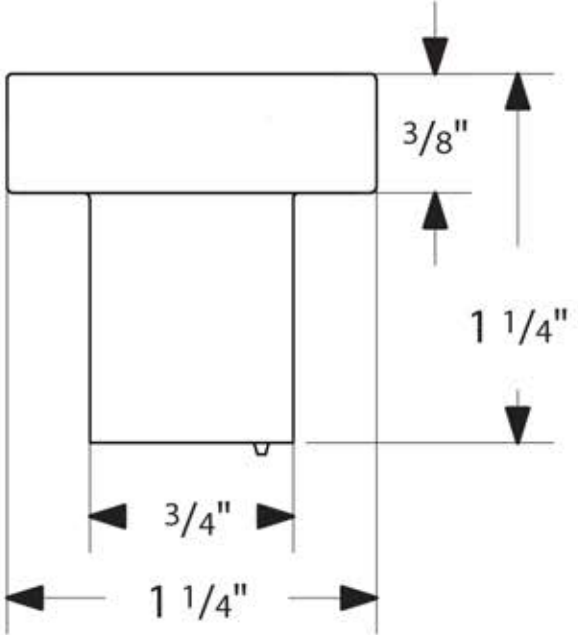

# Hunter Cabinet Knob

Hunter Knob  
1-1/4"

Hunter Knob  
1-5/8"

86702

86703