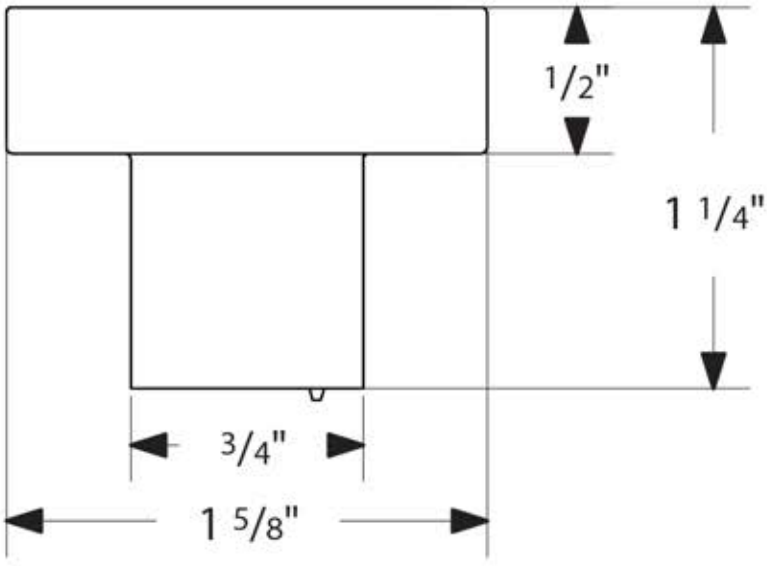

# Hunter Cabinet Knob

Hunter Knob  
1-1/4"

Hunter Knob  
1-5/8"

86702

86703