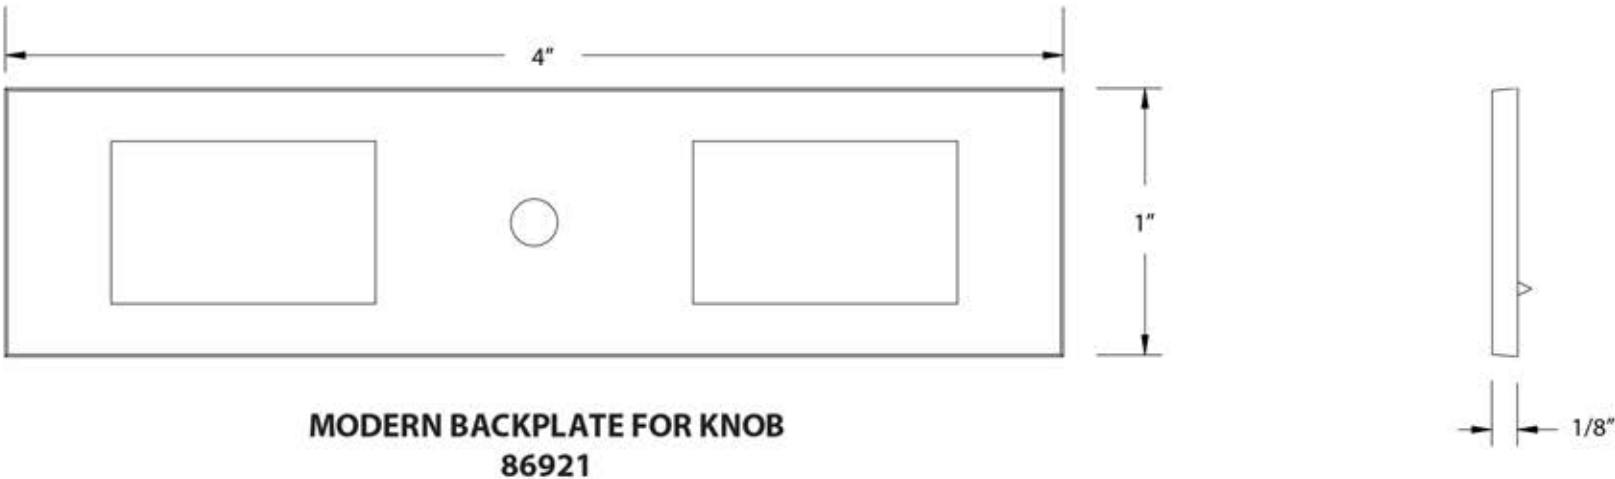

Emtek 86921

Size incompatible with: Ring Knob, Cinder Knob, District Knob, Juneau Crystal Knob, Grayson Crystal Knob, Forza Crystal Knob, Georgetown Crystal Knob, Hampton Crystal Knob, Bristol Crystal Knob, Brookmont Crystal Knob, Lido Crystal Knob, and Old Town Crystal Knob.

Finish incompatible with Satin Brass (US4): Globe Knob, Cone Knob, Metric Knob, Finger Pull, Trail Knob, Bar Knob, Square Dimpled Knob, and Round Dimpled Knob.

Fit incompatible with Knobs (Bottom alignment spikes must be removed with a file): Allerton Knob, Hunter Knob, Warwick T-Knob, Keaton Finger Pull, Freestone Finger Pull, Freestone T-Knob, Mod Hex T-Knob.