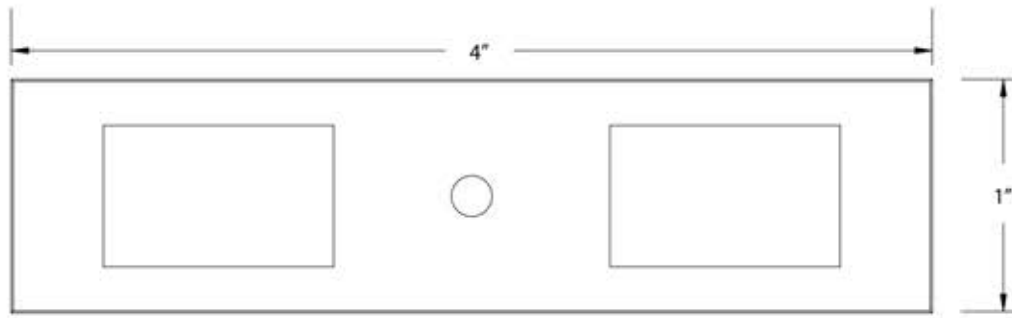

# Emtek Modern Backplate for Pull

**MODERN BACKPLATE FOR KNOB  
86921**

## MODERN BACKPLATE FOR PULLS

Product Code	C-to-C	Overall
<b>86922</b>	4"	5-1/4"
<b>86923</b>	5"	6-1/4"
<b>86924</b>	6"	7-1/4"
<b>86925</b>	8"	9-1/4"
<b>86926</b>	10"	11-1/4"
<b>86927</b>	12"	13-1/4"