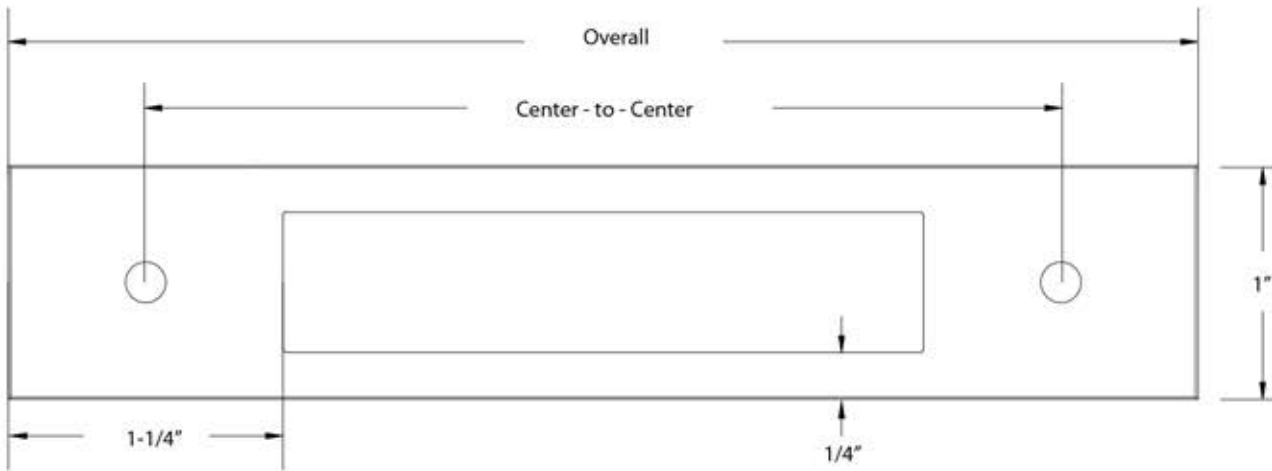

# Emtek Modern Backplate for Pull

**MODERN BACKPLATE FOR KNOB  
86921**

## MODERN BACKPLATE FOR PULLS

Product Code	C-to-C	Overall
<b>86922</b>	4"	5-1/4"
<b>86923</b>	5"	6-1/4"
<b>86924</b>	6"	7-1/4"
<b>86925</b>	8"	9-1/4"
<b>86926</b>	10"	11-1/4"
<b>86927</b>	12"	13-1/4"