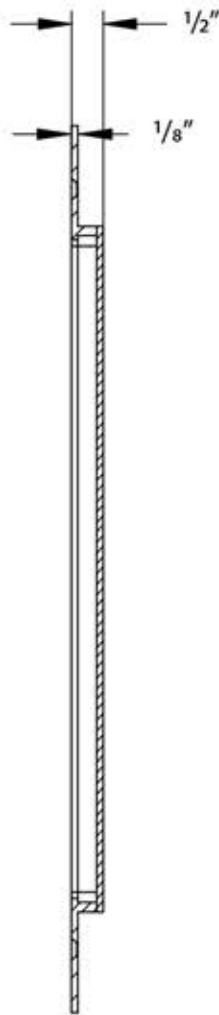

# Emtek Tribeca Barn Door Set

FRONT VIEW

CROSS SECTION

BACK VIEW

Product Code	C-to-C	Overall	Projection(P)	Width(W)
87005	12"	15"	2 1/8"	3/4"