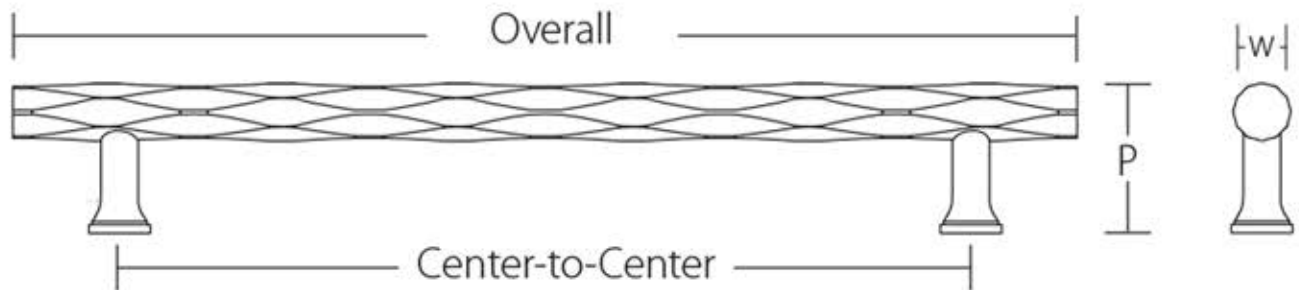

# Emtek Tribeca Barn Door Set

FRONT VIEW

CROSS SECTION

BACK VIEW

Product Code	C-to-C	Overall	Projection(P)	Width(W)
87005	12"	15"	2 1/8"	3/4"