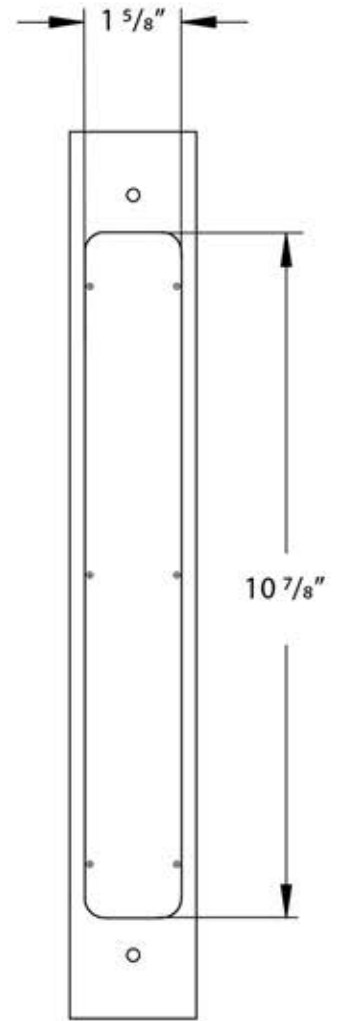

# Emtek Tribeca Barn Door Set

FRONT VIEW

CROSS SECTION

BACK VIEW

Product Code	C-to-C	Overall	Projection(P)	Width(W)
87005	12"	15"	2 1/8"	3/4"