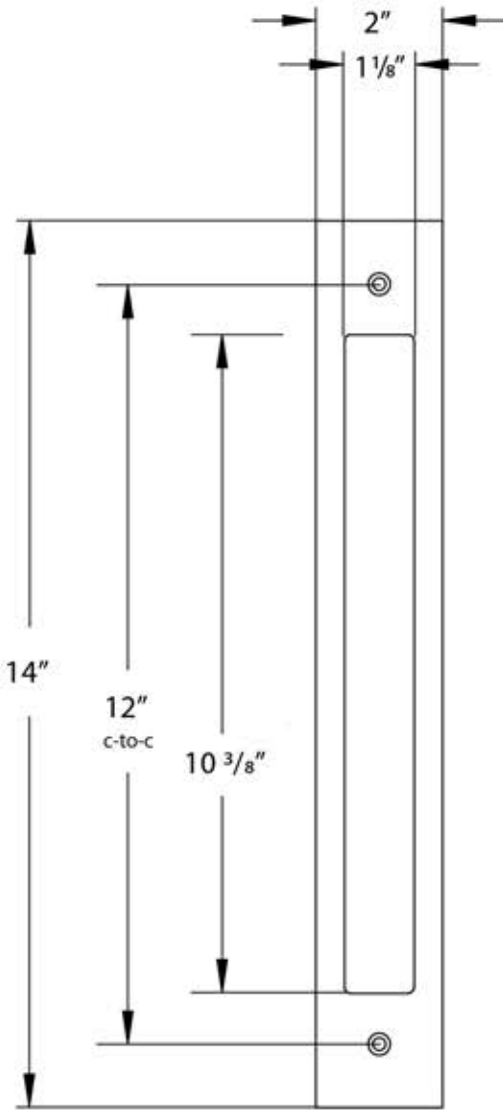

# Emtek Tribeca Barn Door Set

FRONT VIEW

CROSS SECTION

BACK VIEW

Product Code	C-to-C	Overall	Projection(P)	Width(W)
87005	12"	15"	2 1/8"	3/4"