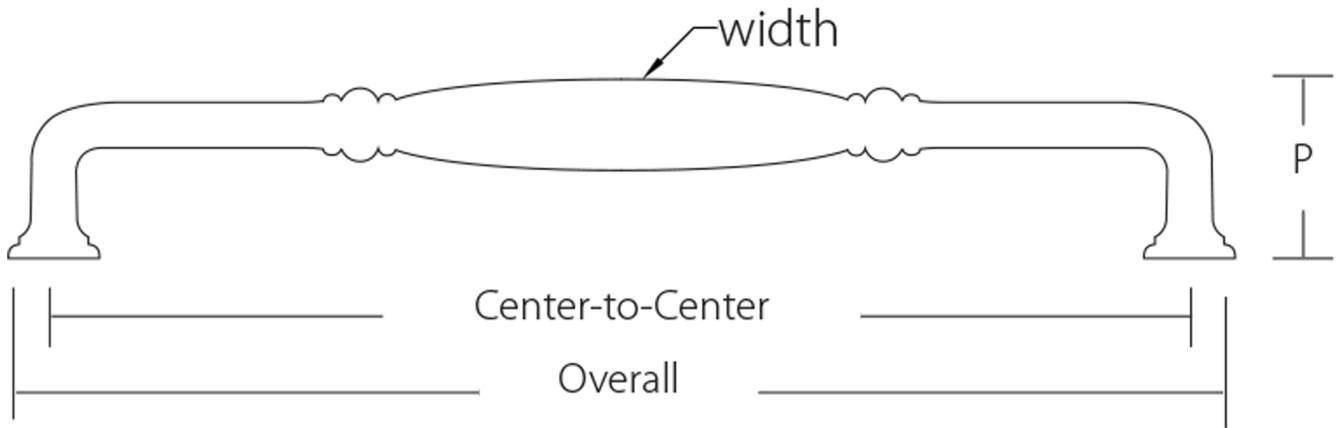

# Emtek Fluted Lost Wax Cast Bronze Appliance Pull

Product Code	C-to-C	Overall	Projection(P)	Width	Base
86347	12"	12 7/8"	2"	1"	1"
86348	18"	18 7/8"	2"	1"	1"