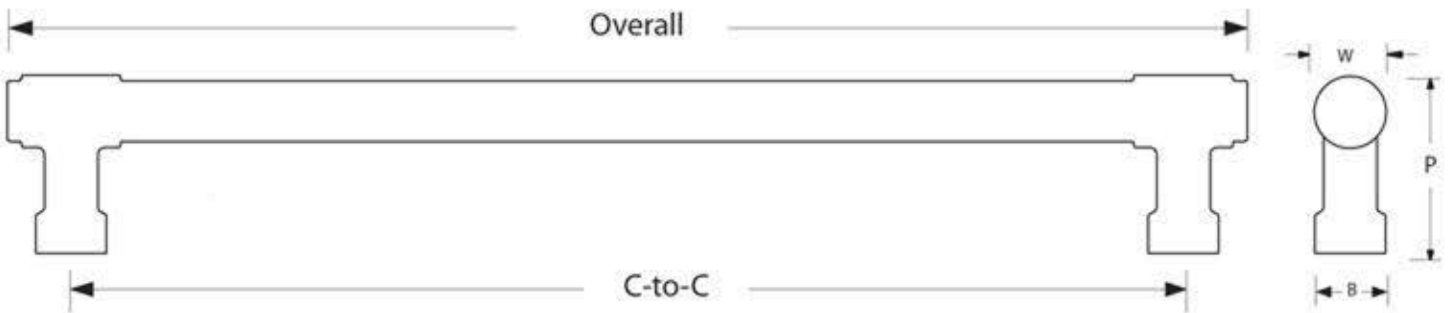

Emtek Jasper Pull

Jasper Appliance Pulls

Product Code	C-to-C	Overall	Projection(P)	Width (W)	Base (B)
86693	12"	13 3/8"	1 7/8"	3/4"	3/4"
86694	18"	19 3/8"	1 7/8"	3/4"	3/4"