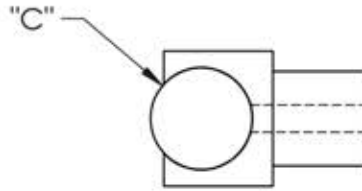

First Impressions AP-ATC150SBR

Overall Length "A"	Center To Center "B"	Overall Diameter "C"
18"(457mm)	12"(305mm)	1 1/2"(38mm)
24"(610mm)	18"(457mm)	1 1/2"(38mm)
36"(914mm)	24"(610mm)	1 1/2"(38mm)

Product Description:
1 1/2" Solid Round Acrylic Grip with Sigma Mounts in Brass

Material:
Grip - Cast Acrylic
Mount(s) - Brass