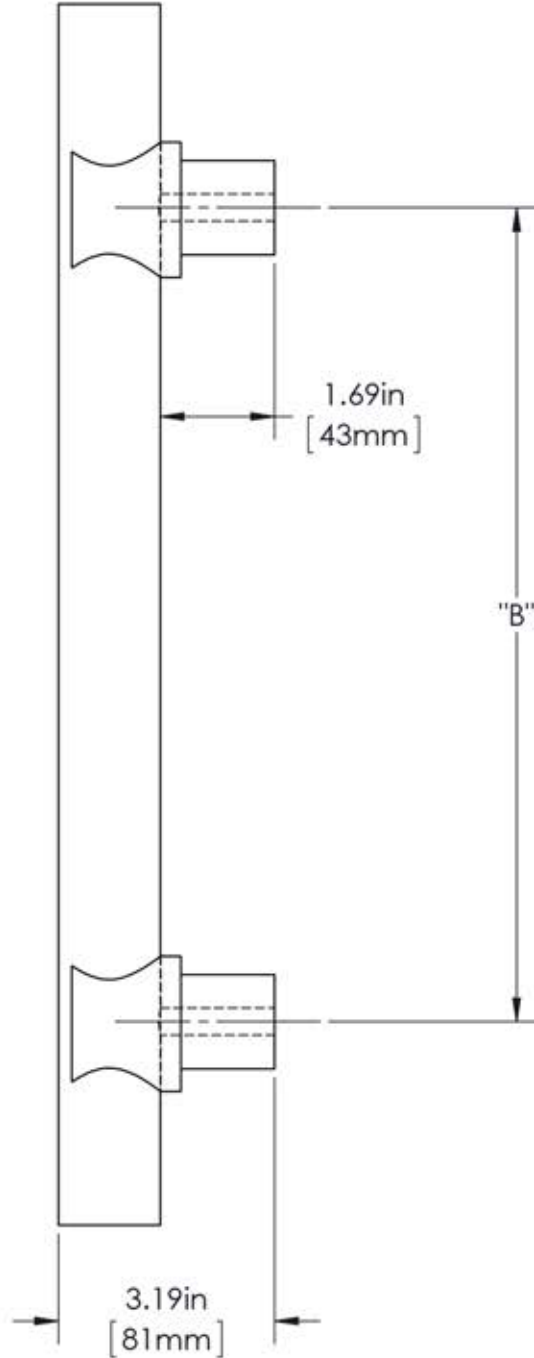

First Impressions AP-ATC150SBR

Overall Length "A"	Center To Center "B"	Overall Diameter "C"
18"(457mm)	12"(305mm)	1 1/2"(38mm)
24"(610mm)	18"(457mm)	1 1/2"(38mm)
36"(914mm)	24"(610mm)	1 1/2"(38mm)

Product Description:
1 1/2" Solid Round Acrylic Grip with Sigma Mounts in Brass

Material:
Grip - Cast Acrylic
Mount(s) - Brass