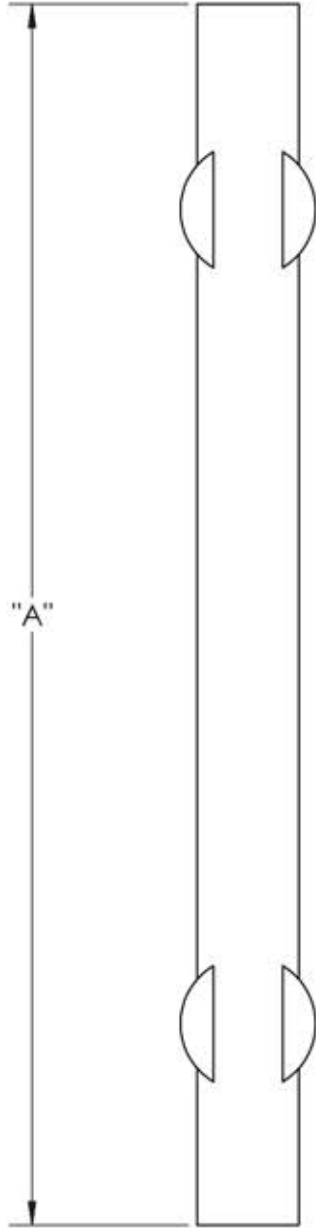

First Impressions AP-ATC150SBR

Overall Length "A"	Center To Center "B"	Overall Diameter "C"
18"(457mm)	12"(305mm)	1 1/2"(38mm)
24"(610mm)	18"(457mm)	1 1/2"(38mm)
36"(914mm)	24"(610mm)	1 1/2"(38mm)

Product Description:
1 1/2" Solid Round Acrylic Grip with Sigma Mounts in Brass

Material:
Grip - Cast Acrylic
Mount(s) - Brass