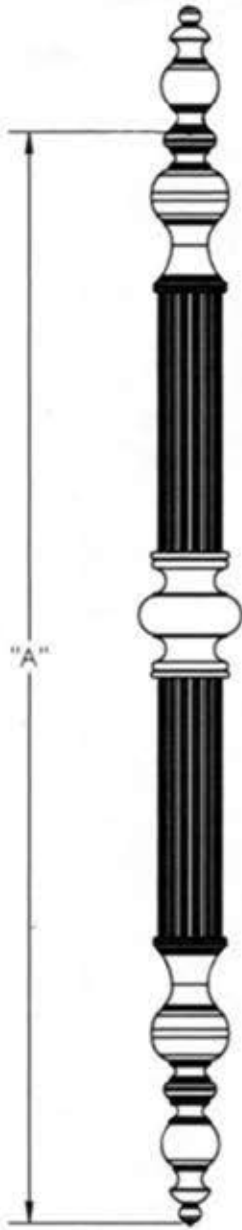

First Impressions AP-CST2RDDSBR

Overall Length "A"	Center To Center "B"	Overall Diameter "C"
20" (508mm)	13 1/8" (333mm)	1" (25mm)
24" (609mm)	17 1/8" (435mm)	1" (25mm)
30" (762mm)	23 1/8" (587mm)	1" (25mm)