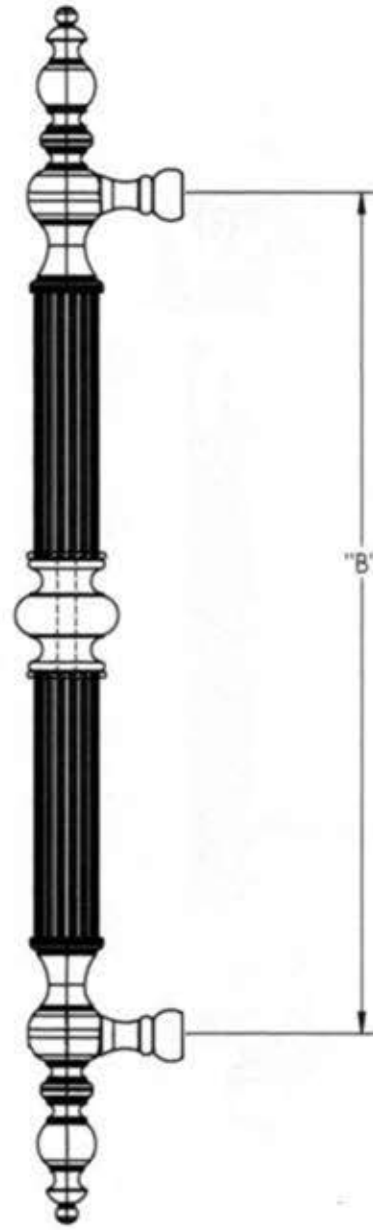

First Impressions AP-CST2RDDSBR

Overall Length "A"	Center To Center "B"	Overall Diameter "C"
20" (508mm)	13 1/8" (333mm)	1" (25mm)
24" (609mm)	17 1/8" (435mm)	1" (25mm)
30" (762mm)	23 1/8" (587mm)	1" (25mm)