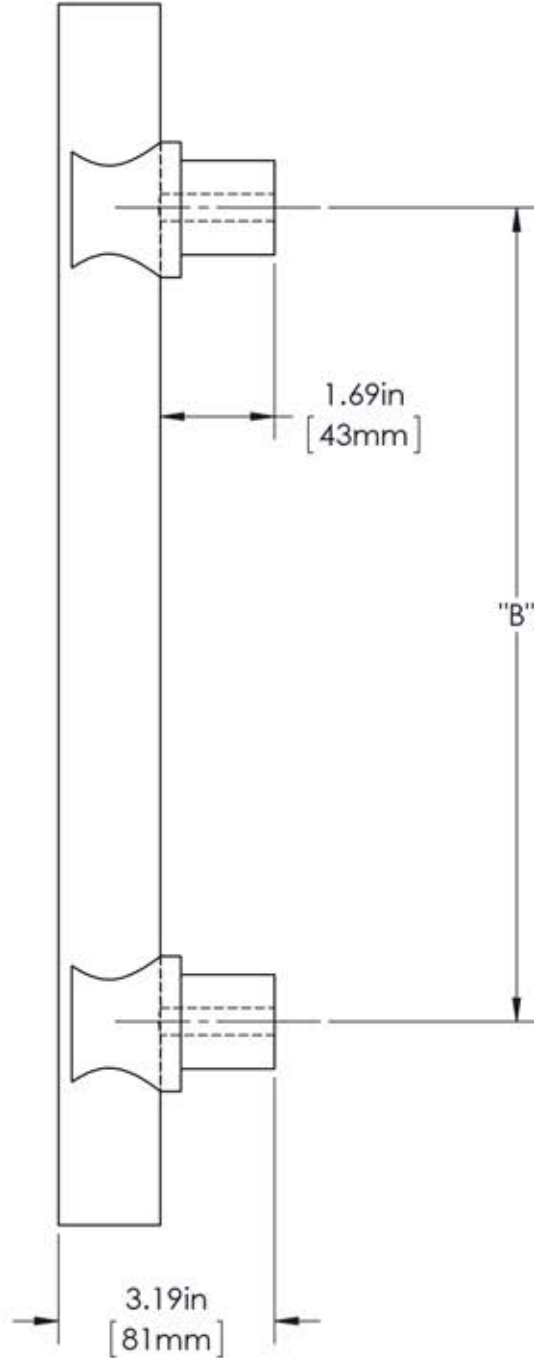

# First Impressions ATC150SBR

Overall Length "A"	Center To Center "B"	Overall Diameter "C"
18"(457mm)	12"(305mm)	1 1/2"(38mm)
24"(610mm)	18"(457mm)	1 1/2"(38mm)
36"(914mm)	24"(610mm)	1 1/2"(38mm)
48"(1219mm)	36"(914mm)	1 1/2"(38mm)
60"(1524mm)	48"(1219mm)	1 1/2"(38mm)
72"(1829mm)	54"(1372mm)	1 1/2"(38mm)
84"(2134mm)	54"(1372mm)	1 1/2"(38mm)

**Product Description:**

1 1/2" Solid Round Acrylic Grip with Sigma Mounts in Brass

**Material:**

Grip - Cast Acrylic  
Mount(s) - Brass