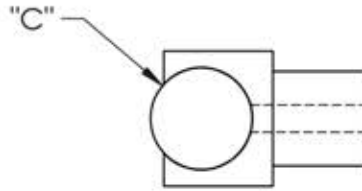

# First Impressions ATC150SBR

Overall Length "A"	Center To Center "B"	Overall Diameter "C"
18"(457mm)	12"(305mm)	1 1/2"(38mm)
24"(610mm)	18"(457mm)	1 1/2"(38mm)
36"(914mm)	24"(610mm)	1 1/2"(38mm)
48"(1219mm)	36"(914mm)	1 1/2"(38mm)
60"(1524mm)	48"(1219mm)	1 1/2"(38mm)
72"(1829mm)	54"(1372mm)	1 1/2"(38mm)
84"(2134mm)	54"(1372mm)	1 1/2"(38mm)

**Product Description:**

1 1/2" Solid Round Acrylic Grip with Sigma Mounts in Brass

**Material:**

Grip - Cast Acrylic  
Mount(s) - Brass