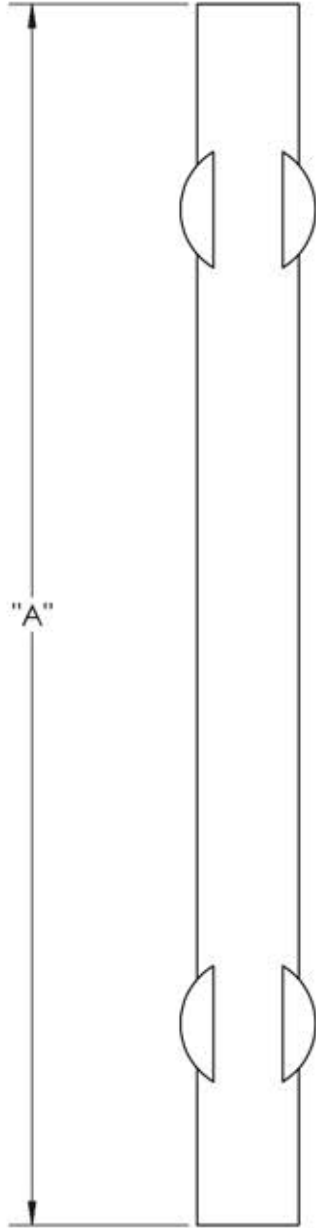

# First Impressions ATC150SBR

Overall Length "A"	Center To Center "B"	Overall Diameter "C"
18"(457mm)	12"(305mm)	1 1/2"(38mm)
24"(610mm)	18"(457mm)	1 1/2"(38mm)
36"(914mm)	24"(610mm)	1 1/2"(38mm)
48"(1219mm)	36"(914mm)	1 1/2"(38mm)
60"(1524mm)	48"(1219mm)	1 1/2"(38mm)
72"(1829mm)	54"(1372mm)	1 1/2"(38mm)
84"(2134mm)	54"(1372mm)	1 1/2"(38mm)

**Product Description:**

1 1/2" Solid Round Acrylic Grip with Sigma Mounts in Brass

**Material:**

Grip - Cast Acrylic  
Mount(s) - Brass