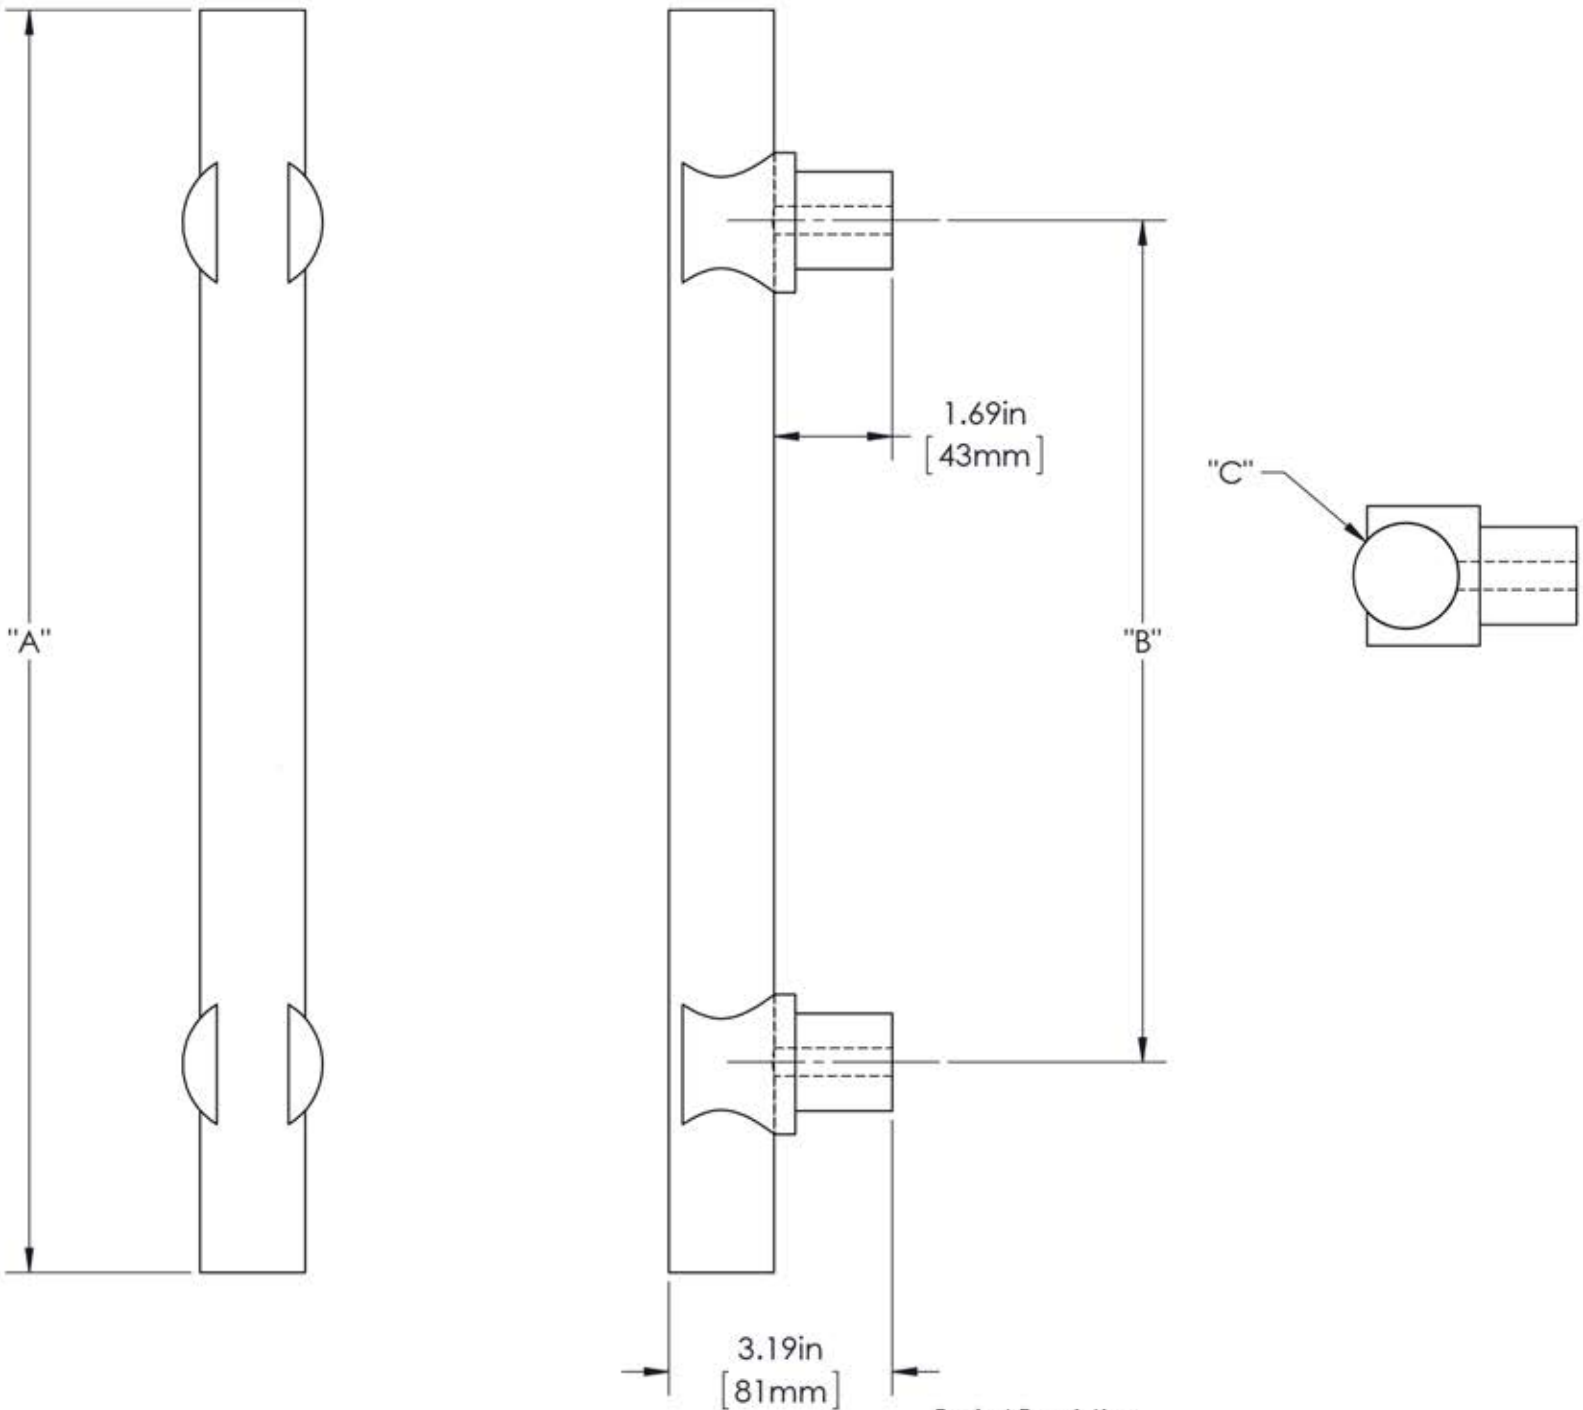

First Impressions ATC150SS6

Product Description:
1 1/2" Solid Round Acrylic Grip with Sigma Mounts in Stainless Steel

Material:
Grip - Cast Acrylic
Mount(s) - Stainless Steel

Overall Length "A"	Center To Center "B"	Overall Diameter "C"
18"(457mm)	12"(305mm)	1 1/2"(38mm)
24"(610mm)	18"(457mm)	1 1/2"(38mm)
36"(914mm)	24"(610mm)	1 1/2"(38mm)
48"(1219mm)	36"(914mm)	1 1/2"(38mm)
60"(1524mm)	48"(1219mm)	1 1/2"(38mm)
72"(1829mm)	54"(1372mm)	1 1/2"(38mm)
84"(2134mm)	54"(1372mm)	1 1/2"(38mm)