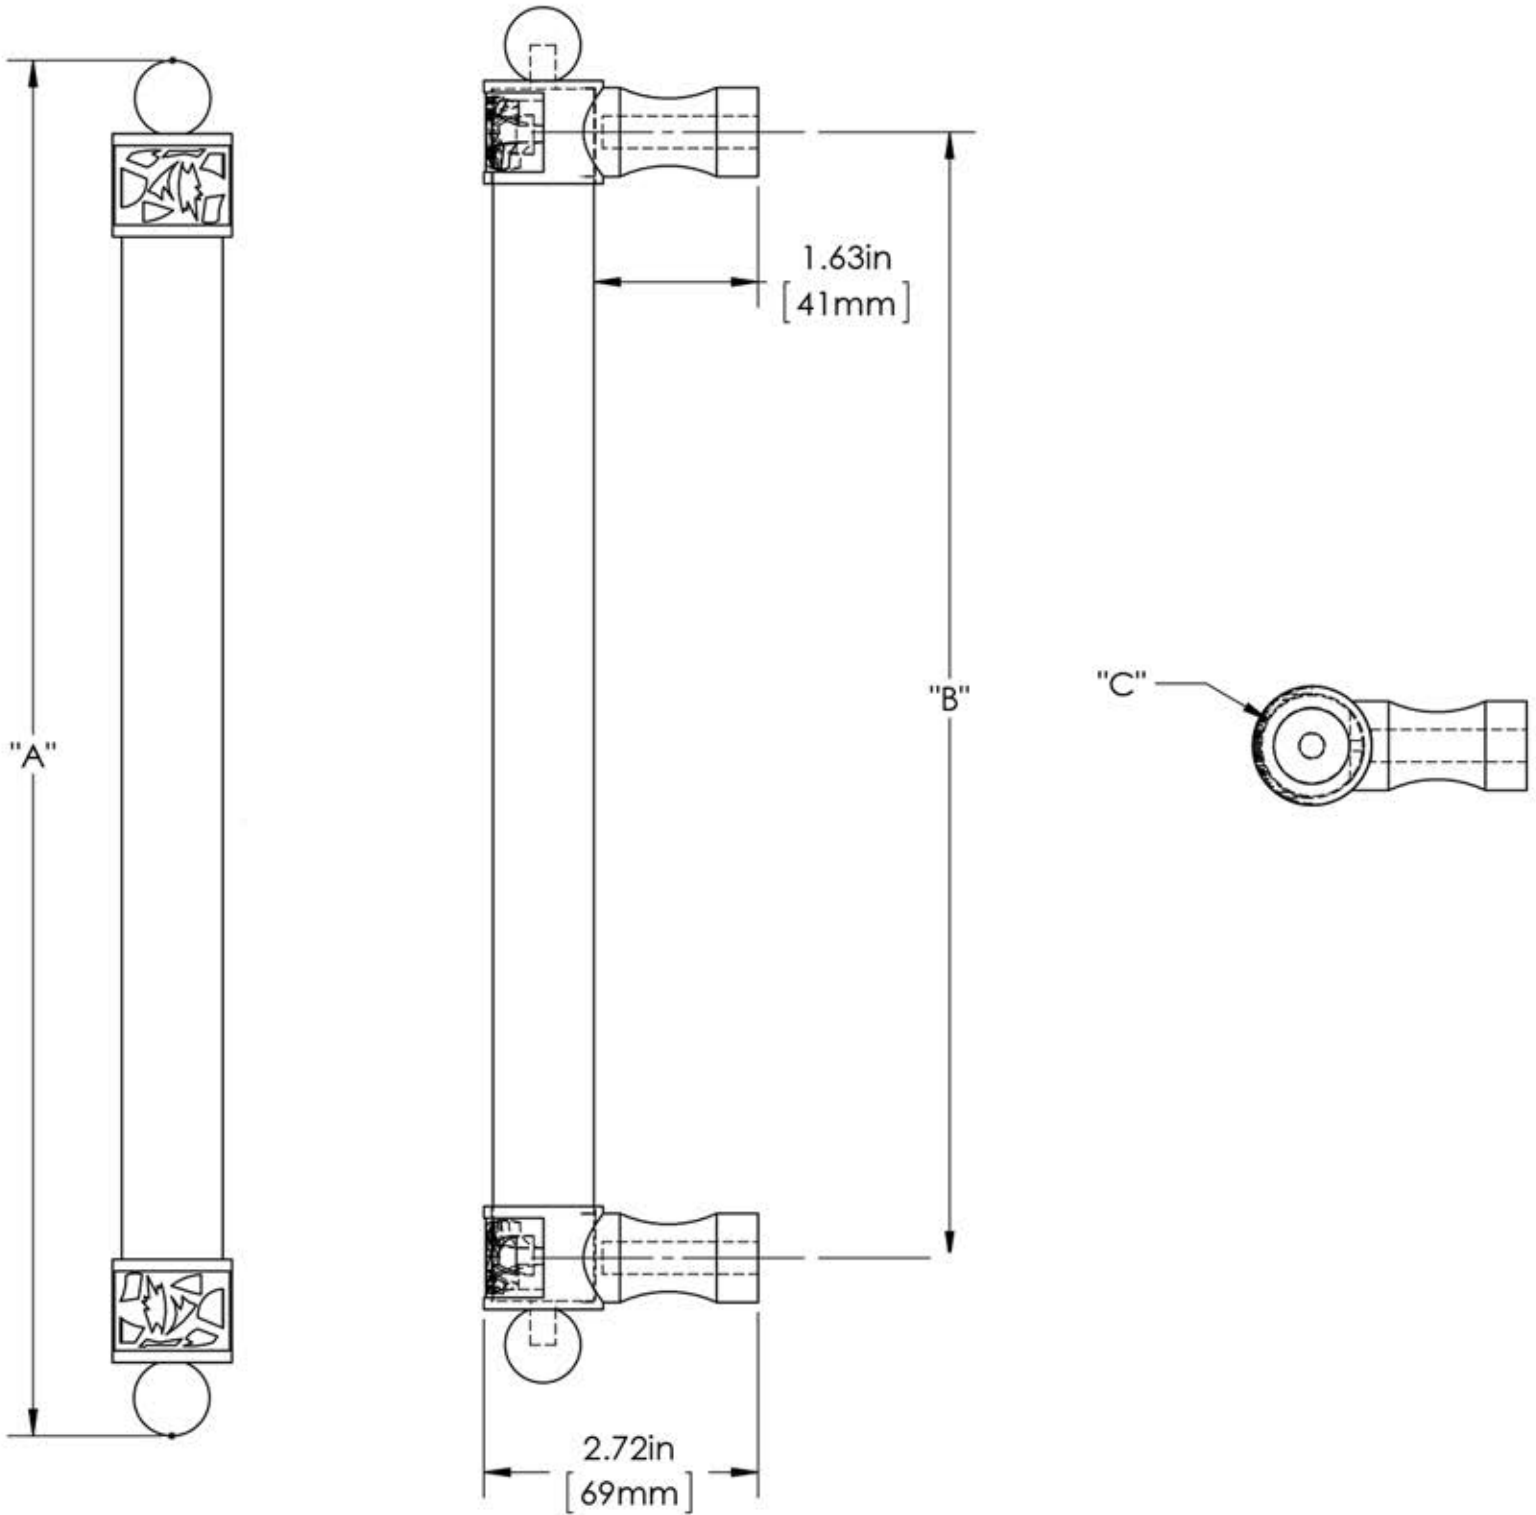

First Impressions ATL100SBR

Overall Length "A"	Center To Center "B"	Overall Diameter "C"
9"(229mm)	7"(178mm)	1"(25mm)
12"(305mm)	9 1/2"(241mm)	1"(25mm)
18"(457mm)	15 1/2"(394mm)	1"(25mm)
24"(610mm)	21 1/2"(546mm)	1"(25mm)