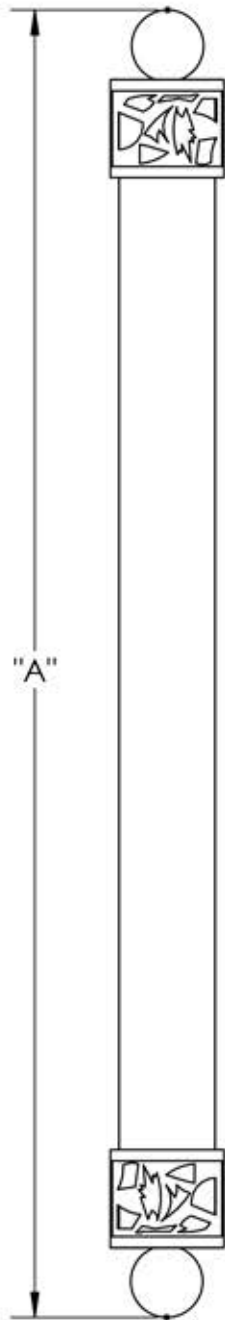

# First Impressions SD-ATL100012SBR Atlantic 12" Pull

OVERALL LENGTH "A"	CENTER TO CENTER "B"	DIAMETER "C"
12.00in / 304.8mm	9.50in / 241mm	1.00" in / 25.4mm