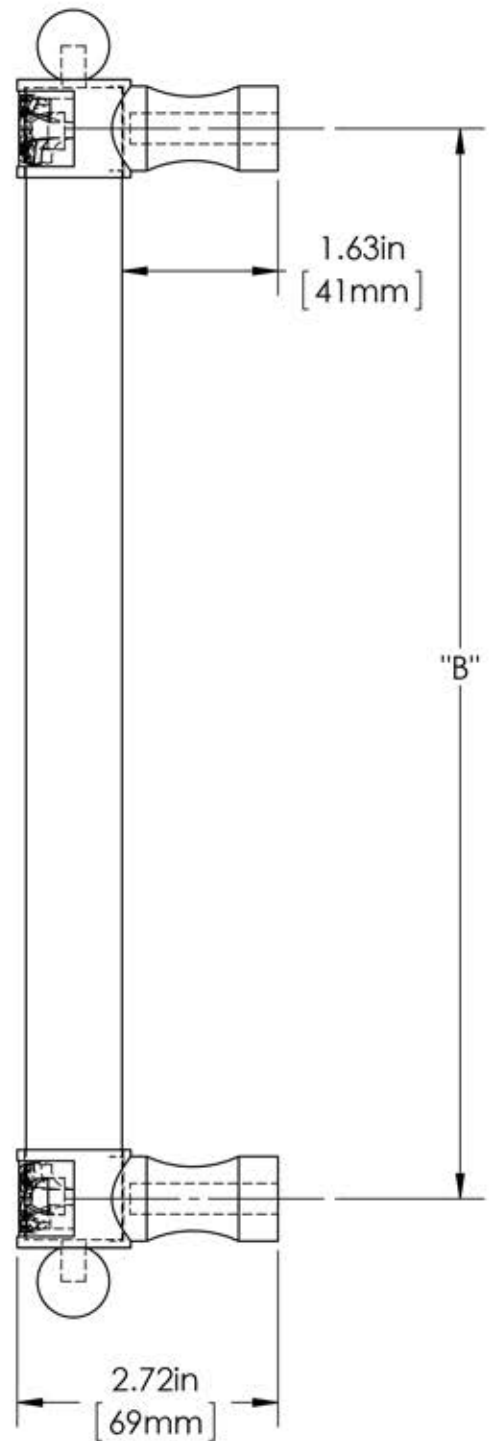

# First Impressions SD-ATL100012SBR Atlantic 12" Pull

OVERALL LENGTH "A"	CENTER TO CENTER "B"	DIAMETER "C"
12.00in / 304.8mm	9.50in / 241mm	1.00" in / 25.4mm