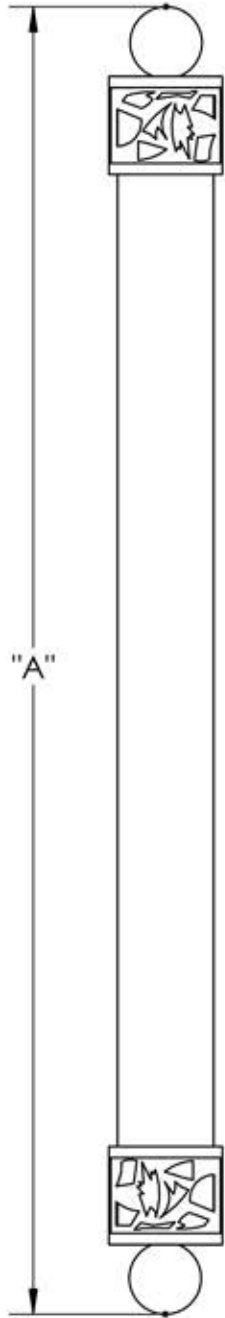

First Impressions ATL100012SWWSBR

| OVERALL LENGTH "A" | CENTER TO CENTER "B" | DIAMETER "C" |
|-----------------------|-------------------------|-------------------|
| 12.00in / 304.8mm | 9.50in / 241mm | 1.00" in / 25.4mm |