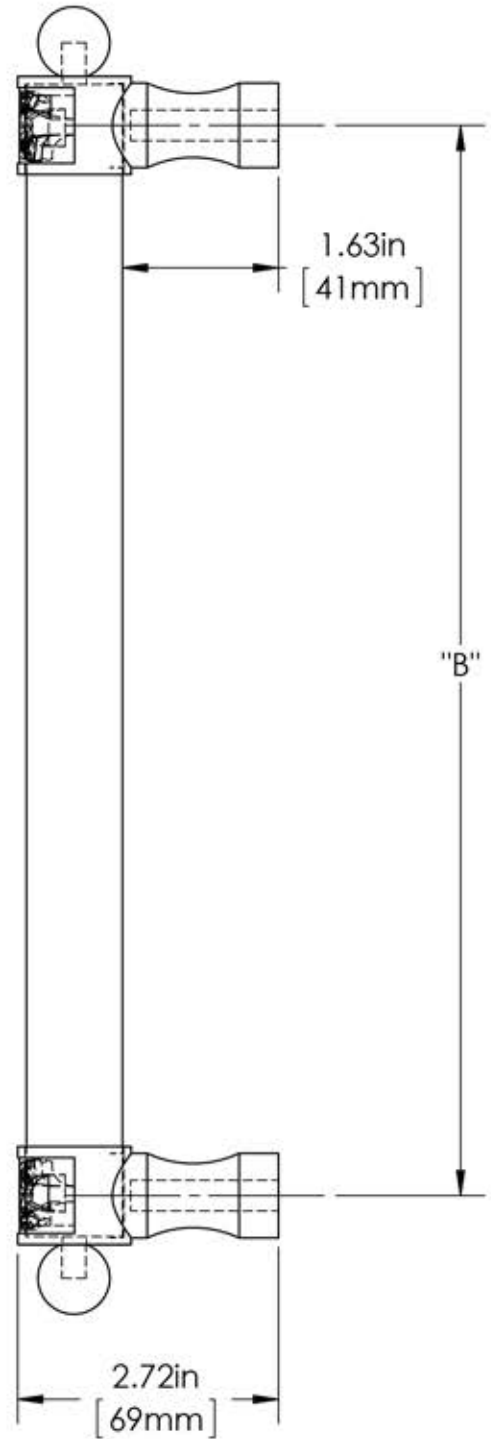

First Impressions ATL100012SWWSBR

| OVERALL LENGTH "A" | CENTER TO CENTER "B" | DIAMETER "C" |
|-----------------------|-------------------------|-------------------|
| 12.00in / 304.8mm | 9.50in / 241mm | 1.00" in / 25.4mm |