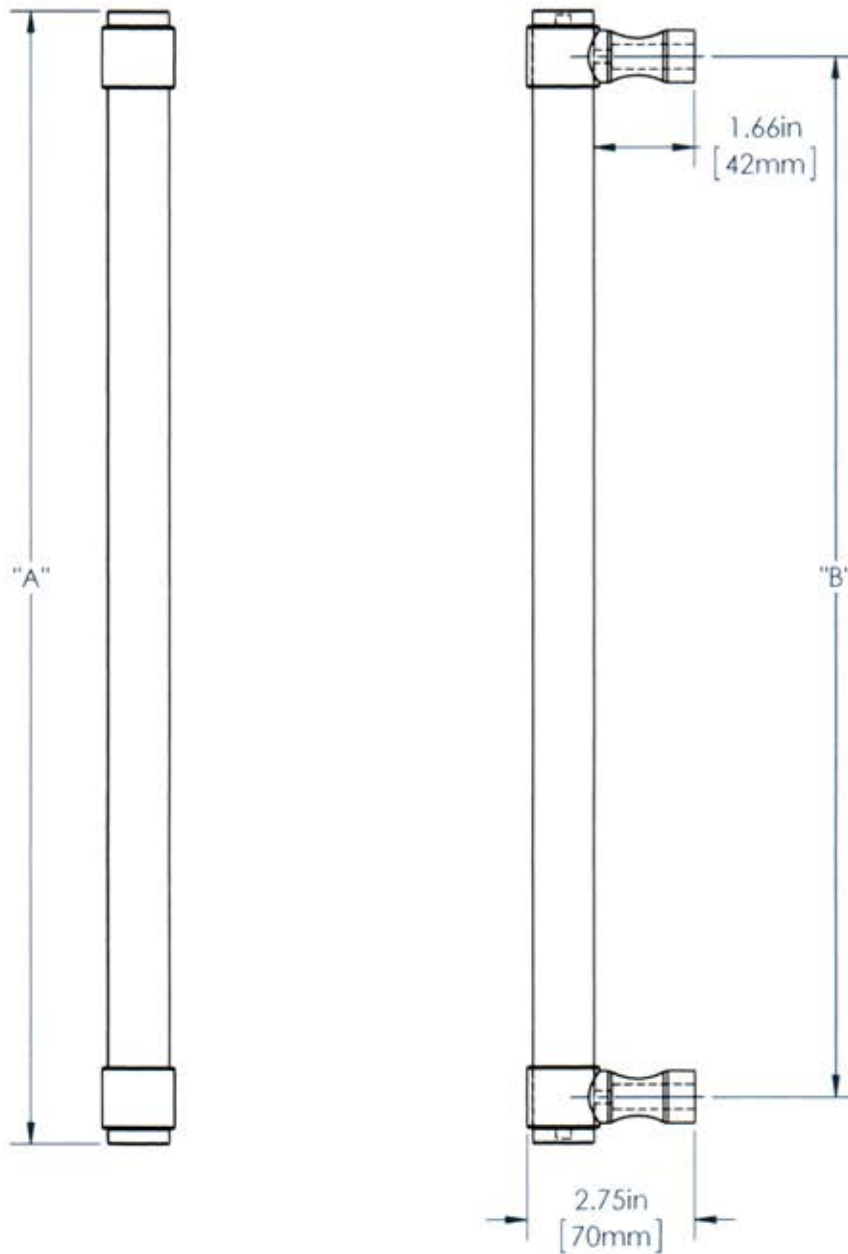

First Impressions CRS100SBR

Overall Length "A"	Center To Center "B"	Overall Diameter "C"
12"(305mm)	10 1/4"(260mm)	1"(25mm)
18"(457mm)	16 1/4"(413mm)	1"(25mm)
24"(610mm)	22 1/4"(565mm)	1"(25mm)