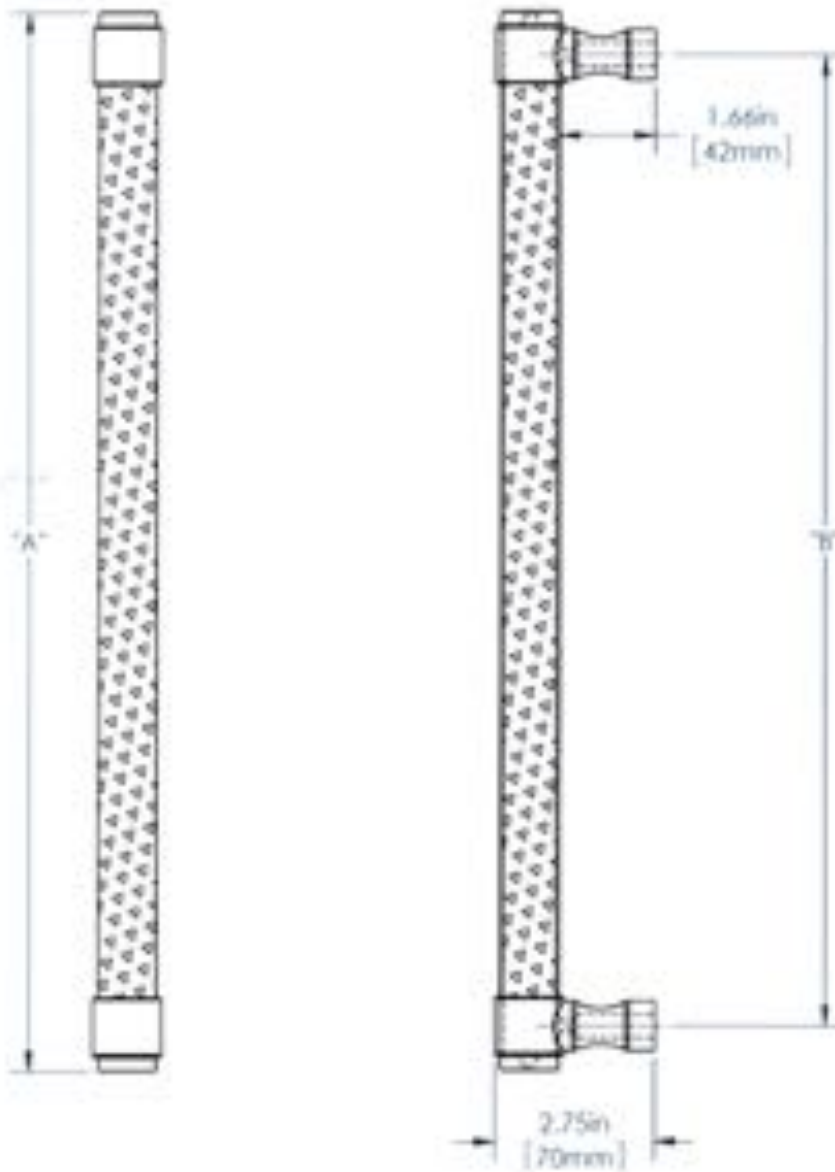

# First Impressions CRS100SWVSR

Overall Length "A"	Center To Center "B"	Overall Diameter "C"
12"(305mm)	10 1/4"(260mm)	1"(25mm)
18"(457mm)	16 1/4"(413mm)	1"(25mm)
24"(610mm)	22 1/4"(565mm)	1"(25mm)