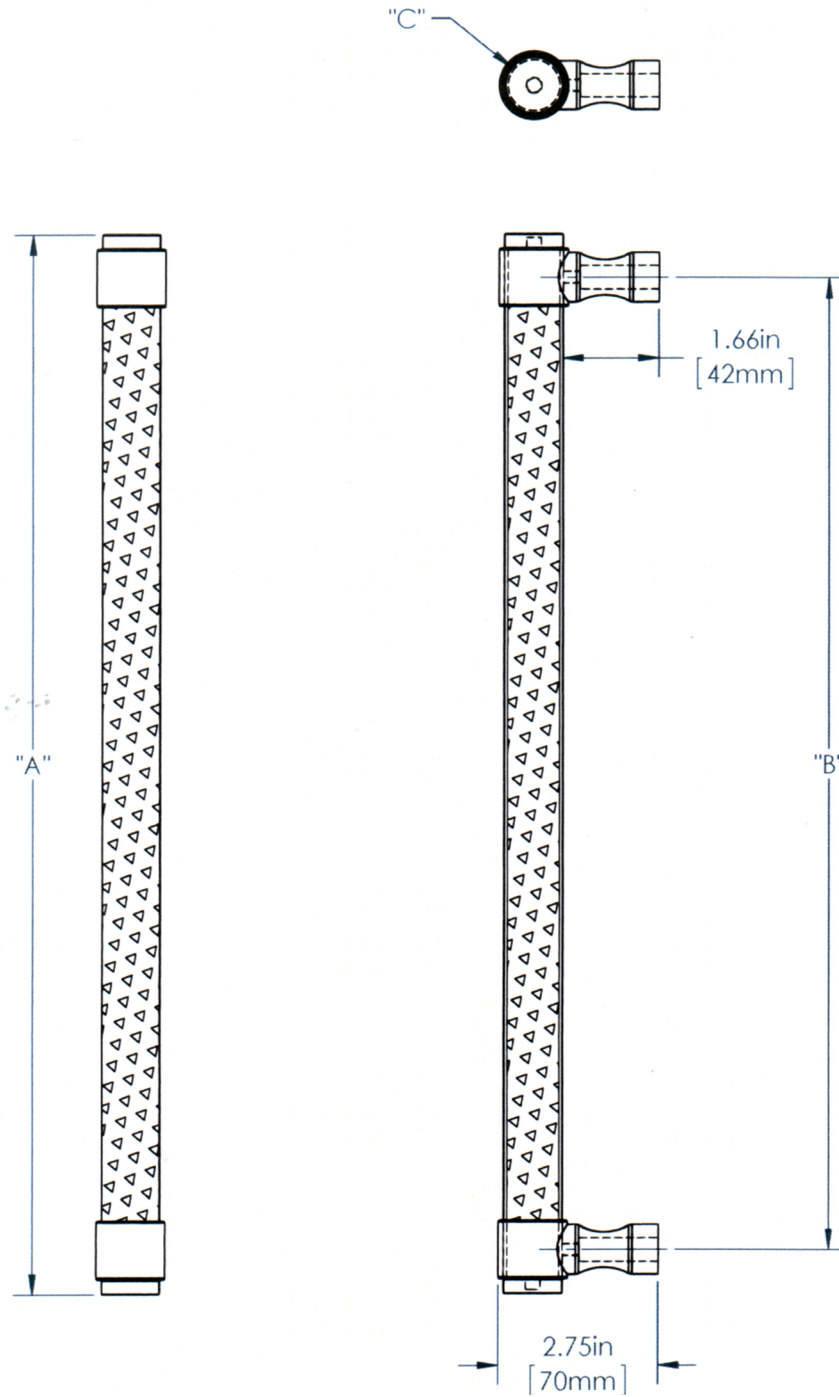

# First Impressions ATL05F, Atlantic Handle

Overall Length "A"	Center To Center "B"	Overall Diameter "C"
12"(305mm)	10 1/4"(260mm)	1"(25mm)
18"(457mm)	16 1/4"(413mm)	1"(25mm)
24"(610mm)	22 1/4"(565mm)	1"(25mm)