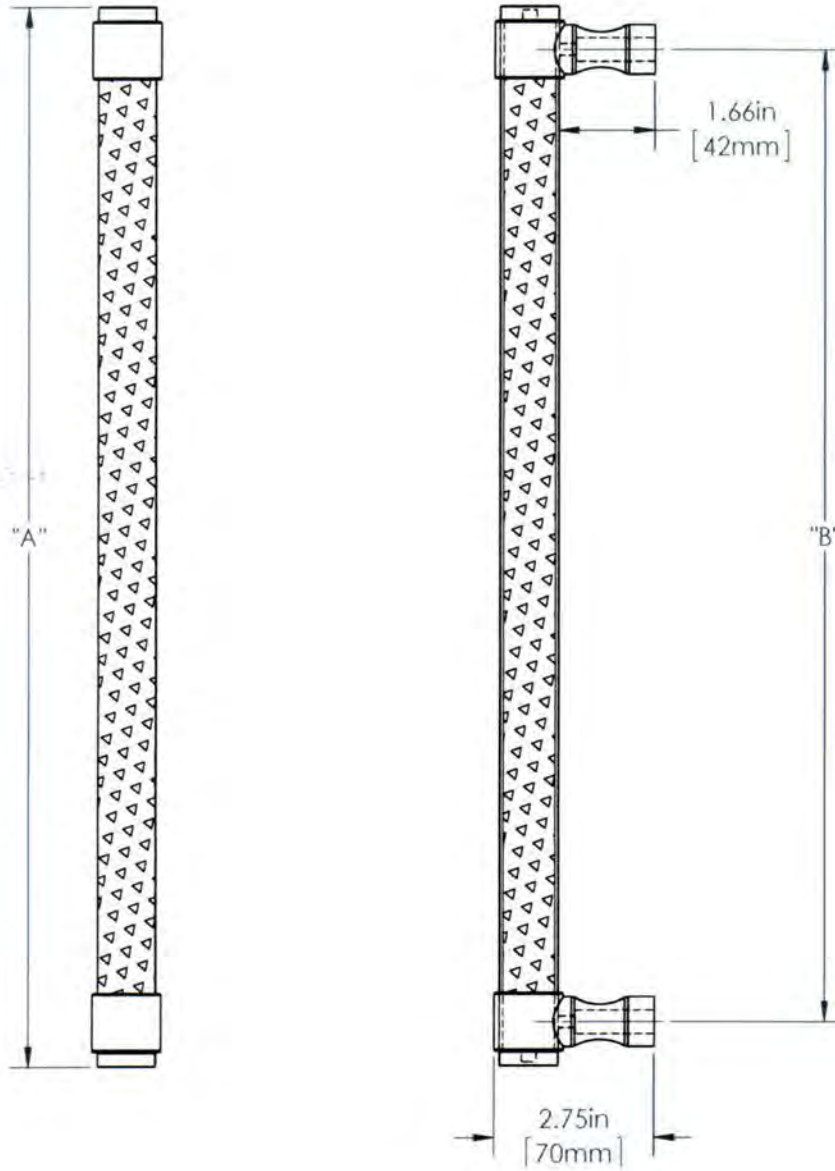

First Impressions ATL05F, Atlantic Handle

Overall Length "A"	Center To Center "B"	Overall Diameter "C"
12"(305mm)	10 1/4"(260mm)	1"(25mm)