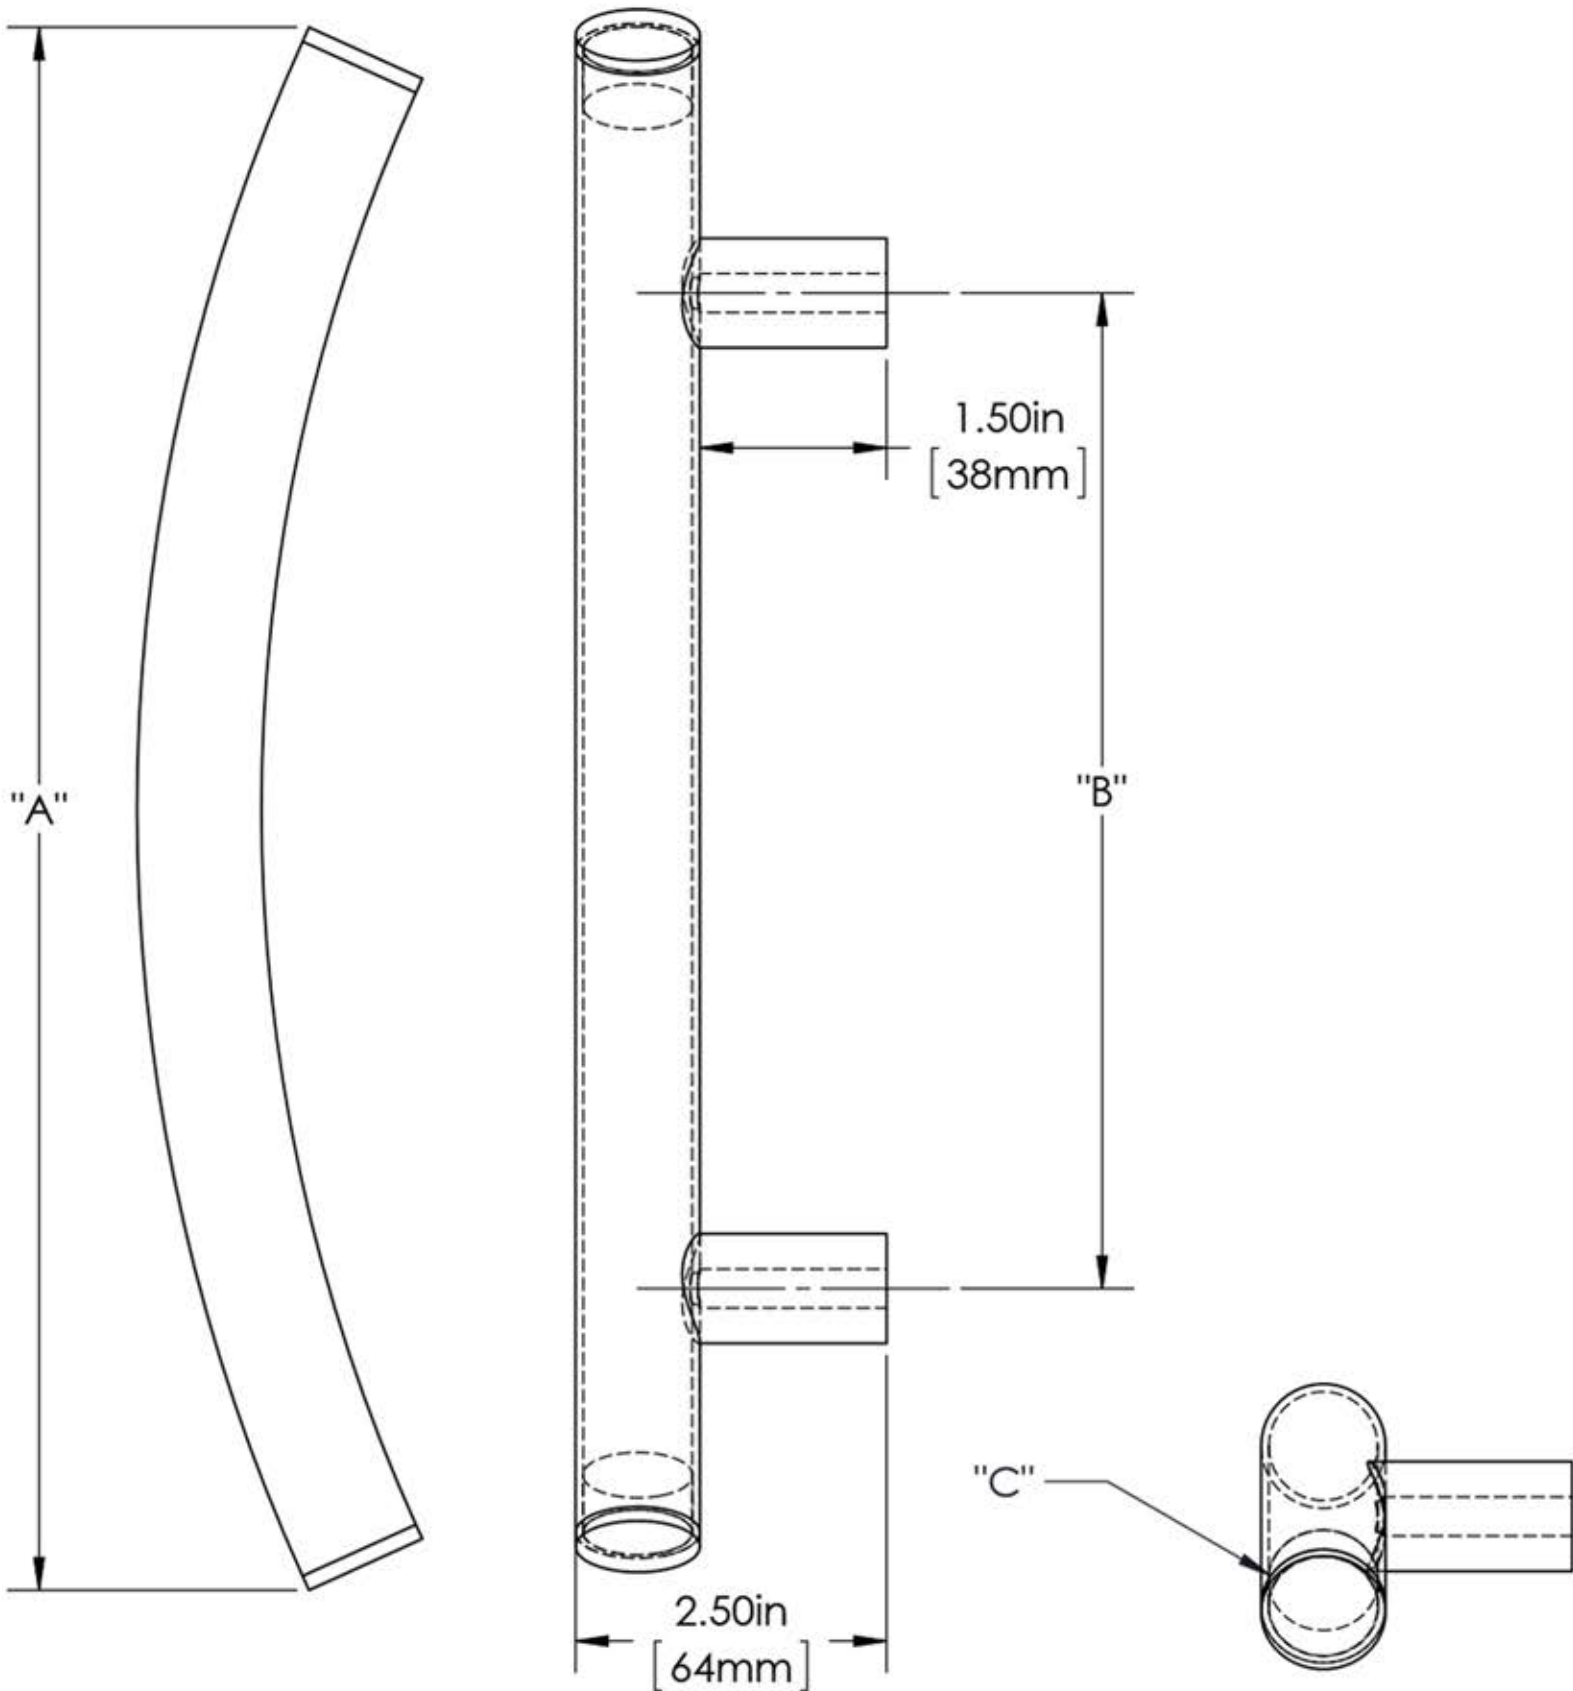

First Impressions BGH100CRVSS4

Overall Length "A"	Center To Center "B"	Overall Diameter "C"
12"(305mm)	8"(203mm)	1"(25mm)
24"(610mm)	18"(457mm)	1"(25mm)
36"(914mm)	24"(610mm)	1"(25mm)