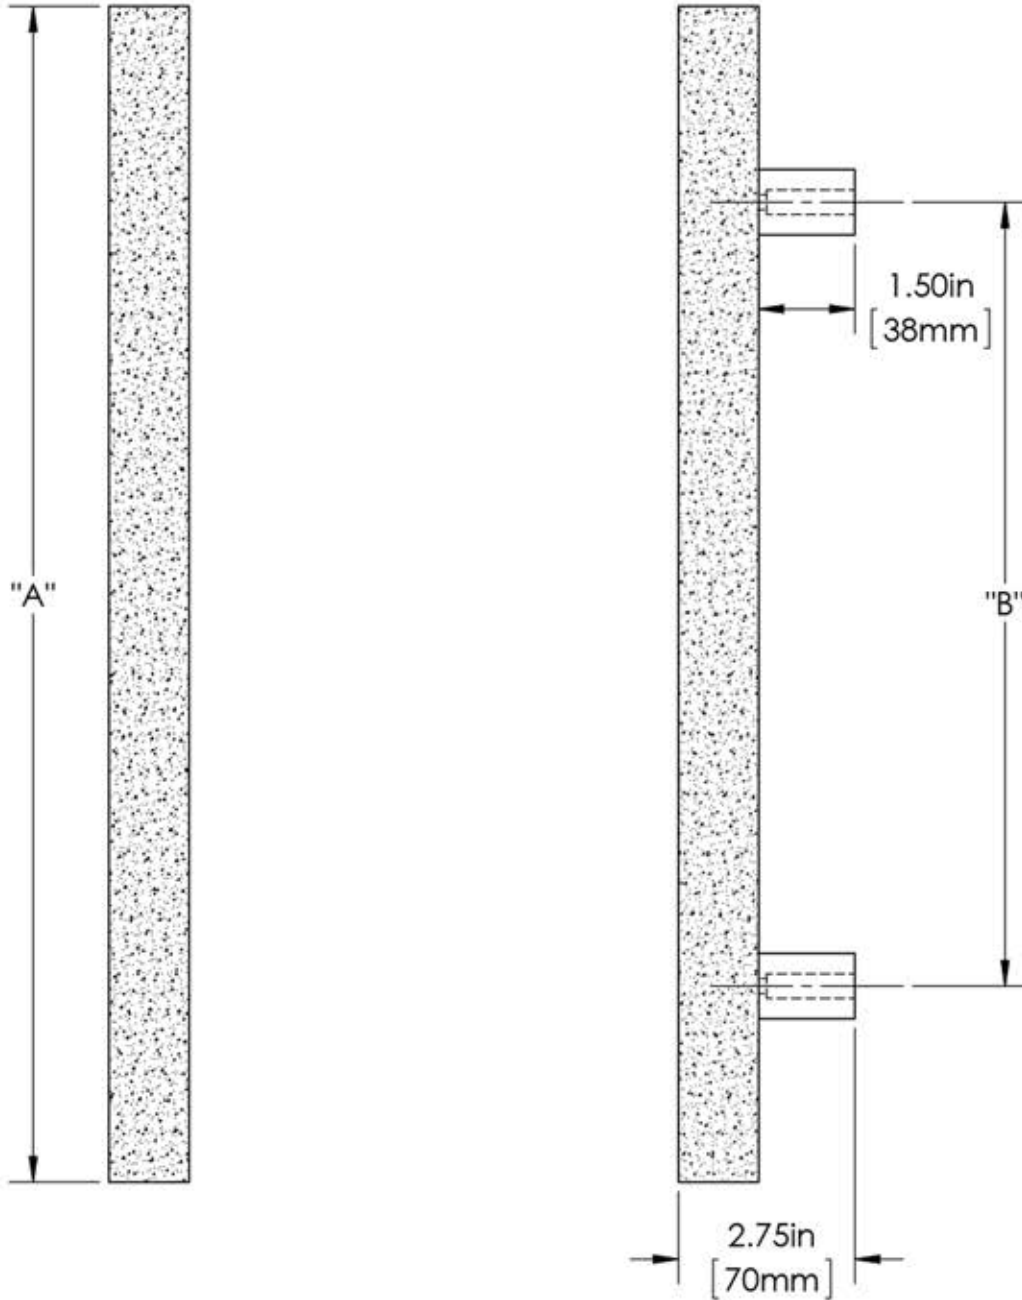

First Impressions BLD125HMRSAL

Overall Length "A"	Center To Center "B"	Overall Diameter "C"
18"(457mm)	12"(305mm)	1 1/4"(32mm)
24"(609mm)	18"(457mm)	1 1/4"(32mm)
36"(914mm)	24"(609mm)	1 1/4"(32mm)