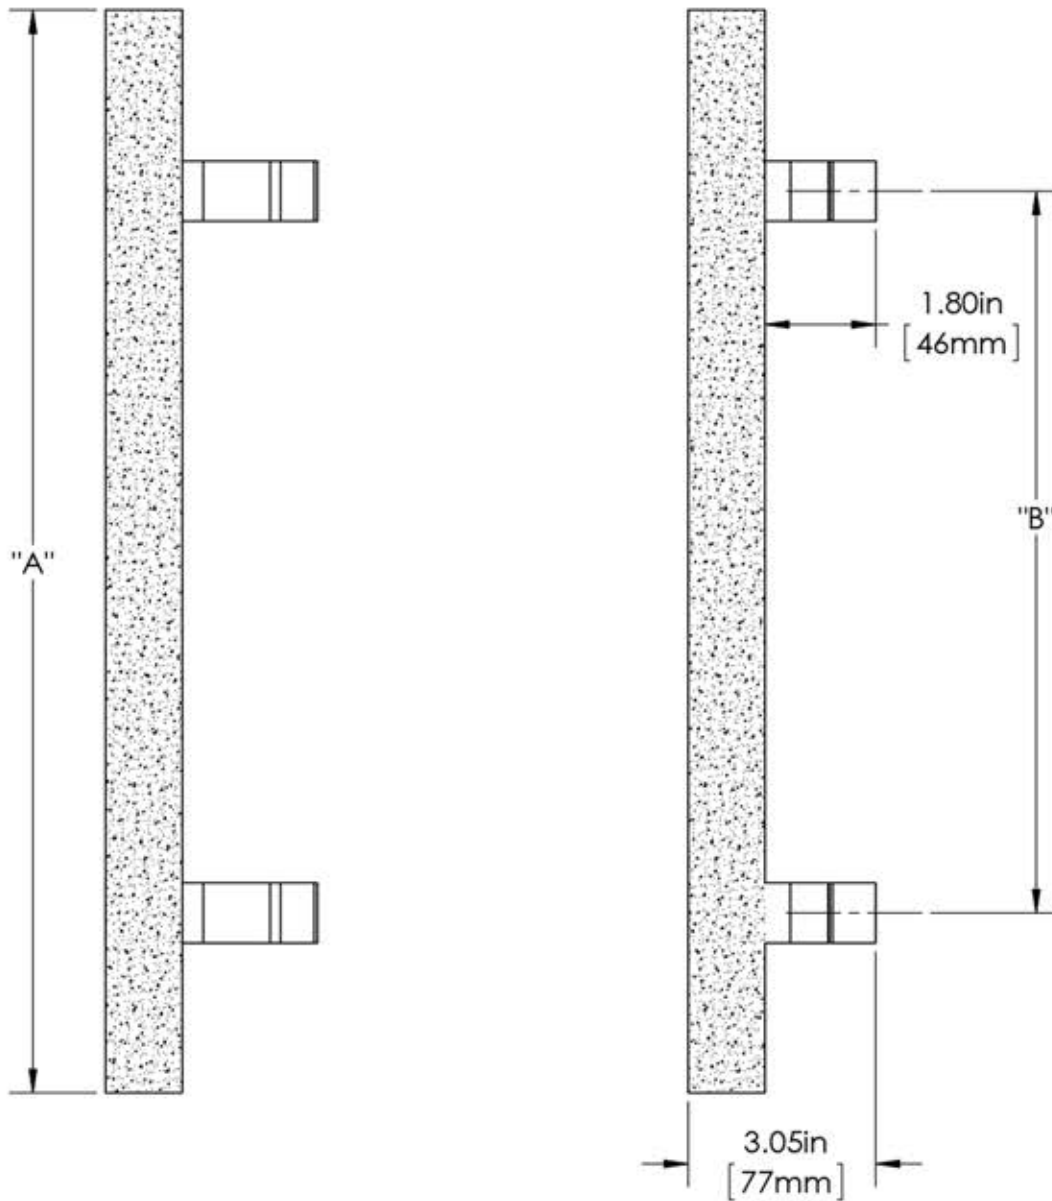

# First Impressions BLD125HMRFAL

Overall Length "A"	Center To Center "B"	Overall Diameter "C"
18"(457mm)	12"(305mm)	1 1/4"(32mm)
24"(609mm)	18"(457mm)	1 1/4"(32mm)
36"(914mm)	24"(609mm)	1 1/4"(32mm)