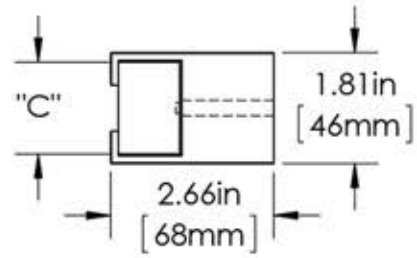

# First Impressions BLR150SMTSS4

Overall Length "A"	Center To Center "B"	Face Width "C"
18"(457mm)	12"(305mm)	1 1/2"(38mm)
24"(609mm)	18"(457mm)	1 1/2"(38mm)
36"(914mm)	24"(609mm)	1 1/2"(38mm)