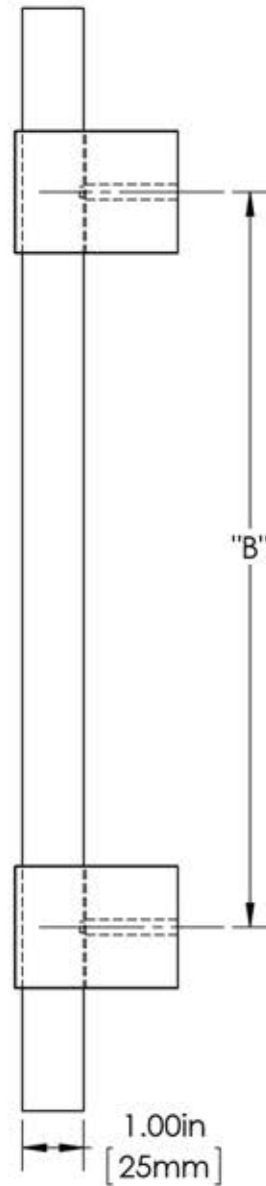

# First Impressions BLR150SMTSS4

Overall Length "A"	Center To Center "B"	Face Width "C"
18"(457mm)	12"(305mm)	1 1/2"(38mm)
24"(609mm)	18"(457mm)	1 1/2"(38mm)
36"(914mm)	24"(609mm)	1 1/2"(38mm)