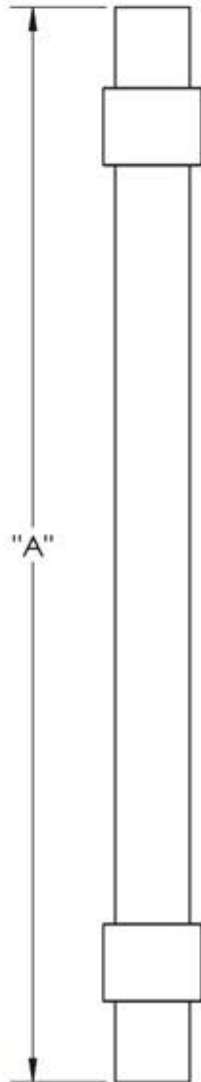

First Impressions LKE625SBR

Overall Length "A"	Center To Center "B"	Overall Diameter "C"
5"(127mm)	3"(76mm)	5/8"(16mm)
7"(178mm)	5"(127mm)	5/8"(16mm)
9"(229mm)	7"(178mm)	5/8"(16mm)