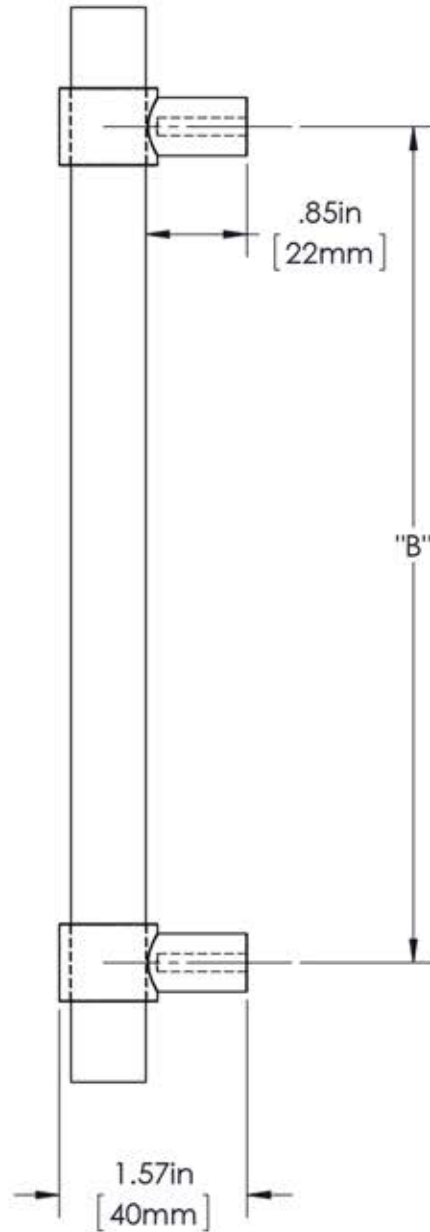

First Impressions LKE625SBR

Overall Length "A"	Center To Center "B"	Overall Diameter "C"
5"(127mm)	3"(76mm)	5/8"(16mm)
7"(178mm)	5"(127mm)	5/8"(16mm)
9"(229mm)	7"(178mm)	5/8"(16mm)