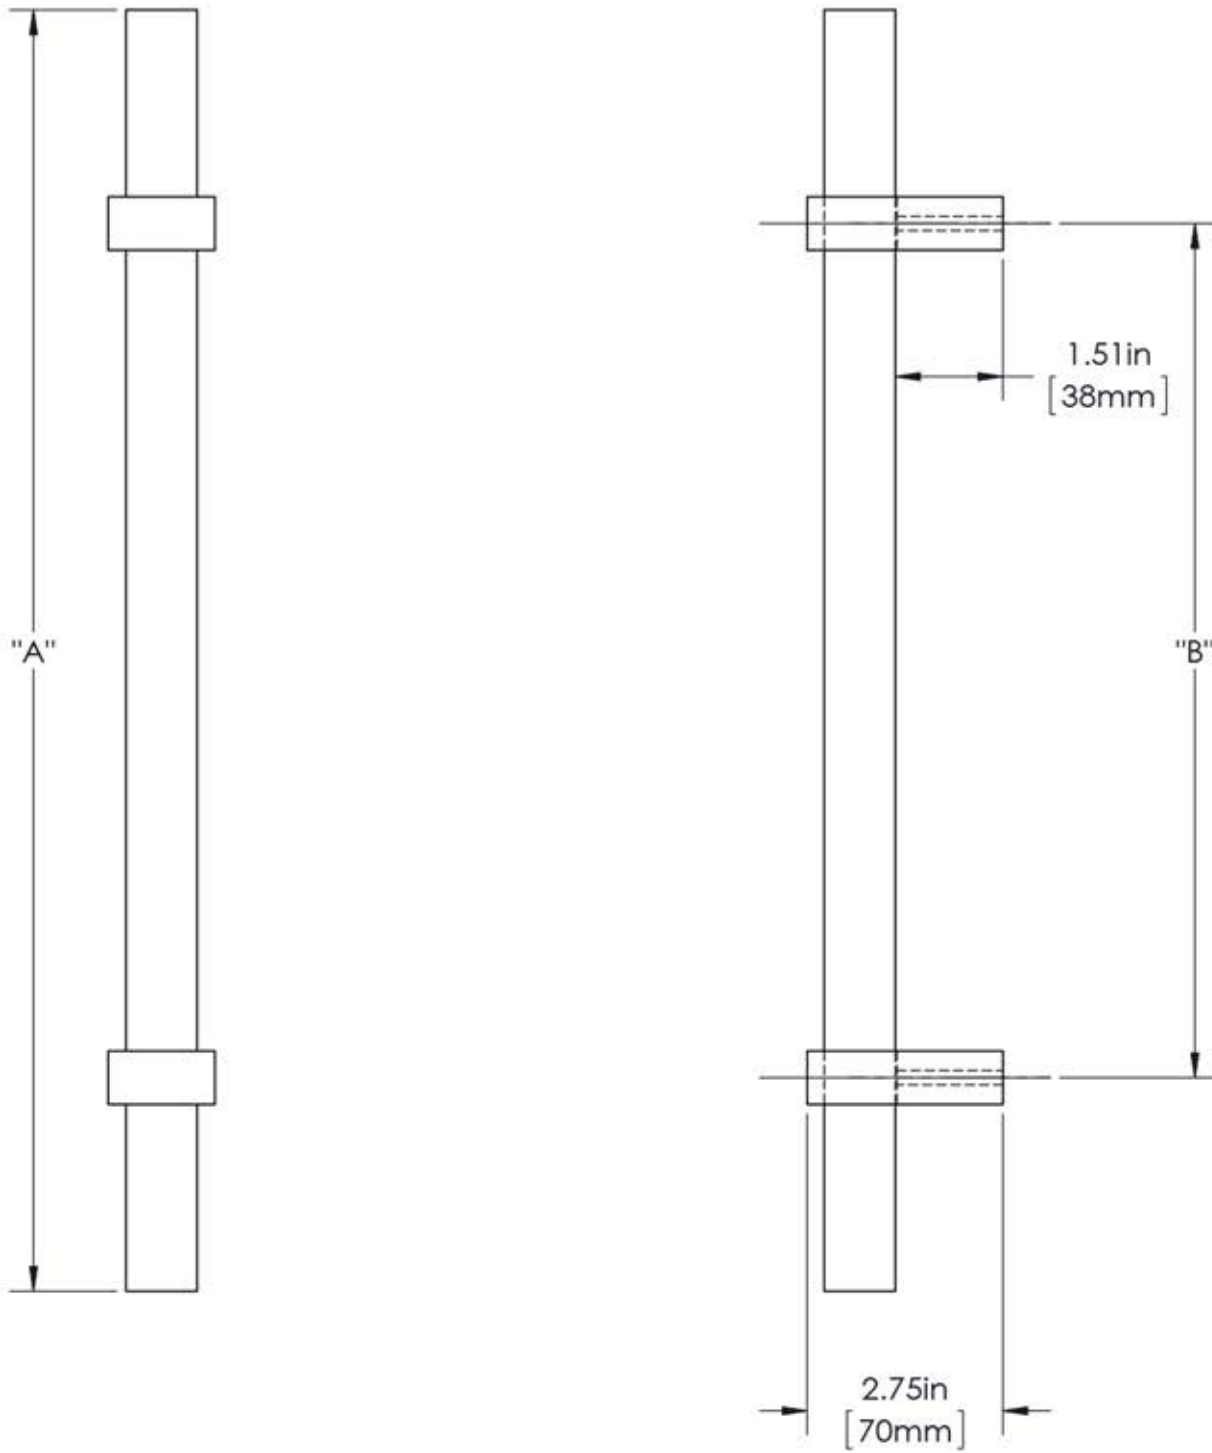

First Impressions BSE100TEKSAL

Overall Length "A"	Center To Center "B"	Overall Diameter "C"
12"(305mm)	8"(203mm)	1"(25mm)
24"(610mm)	18"(457mm)	1"(25mm)
36"(914mm)	24"(610mm)	1"(25mm)