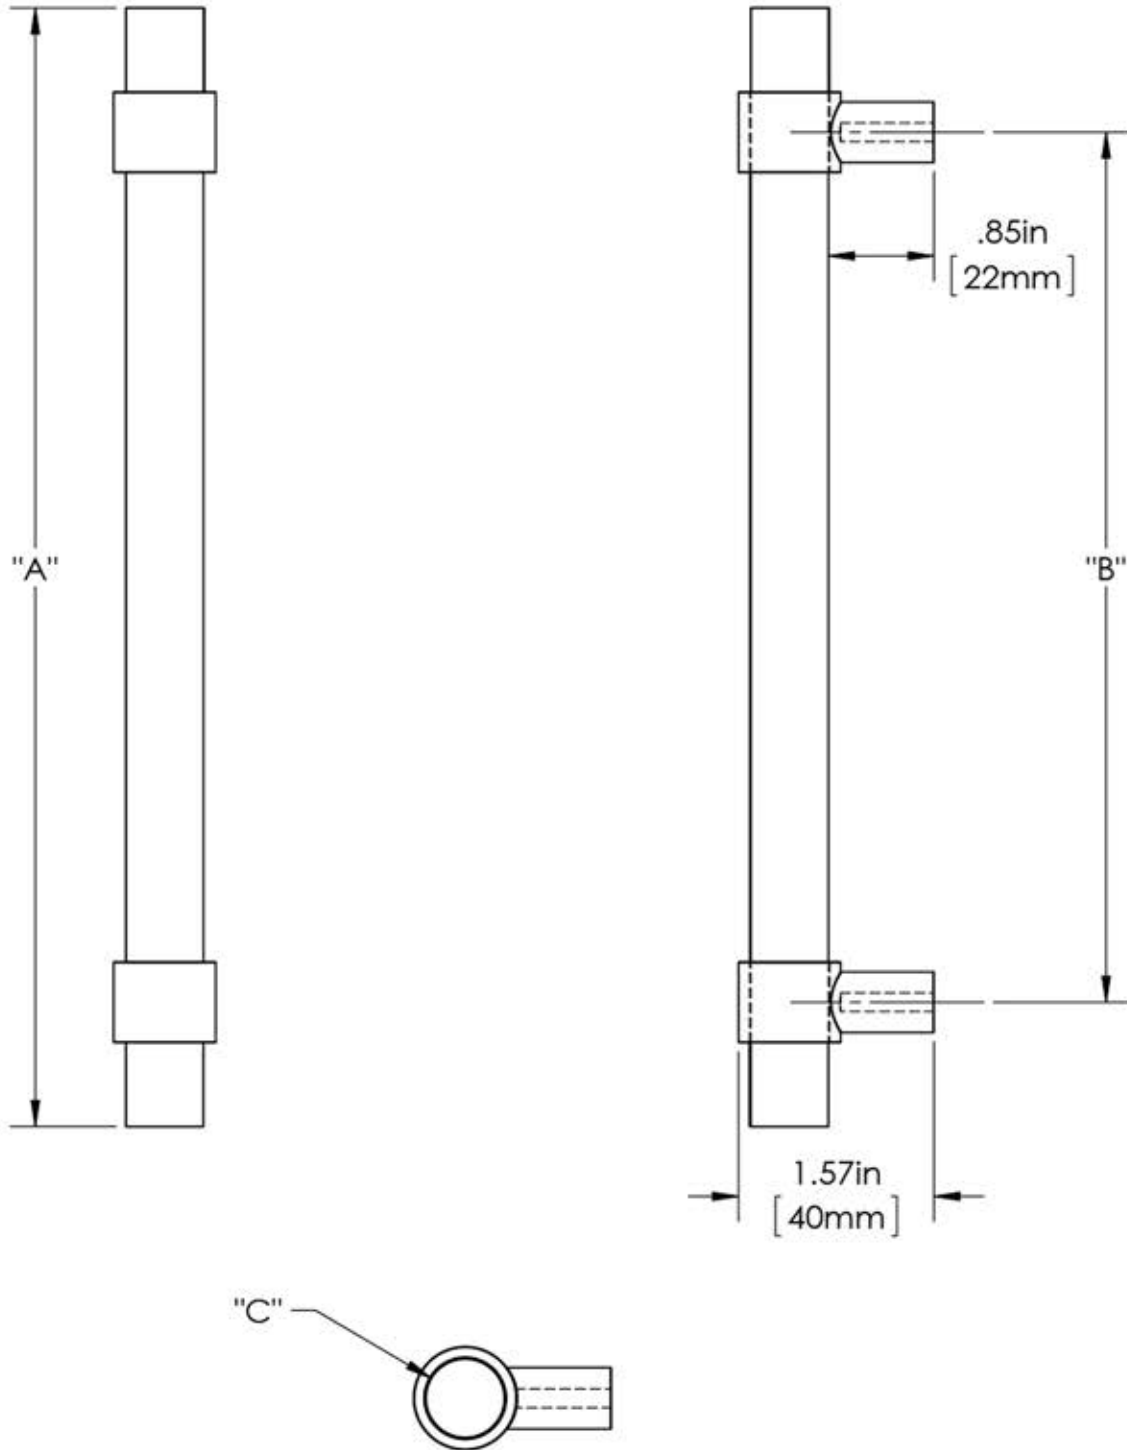

# First Impressions CBN625SBR

Overall Length "A"	Center To Center "B"	Overall Diameter "C"
5"(127mm)	3"(76mm)	5/8"(16mm)
7"(178mm)	5"(127mm)	5/8"(16mm)
9"(229mm)	7"(178mm)	5/8"(16mm)
11"(279mm)	9"(229mm)	5/8"(16mm)