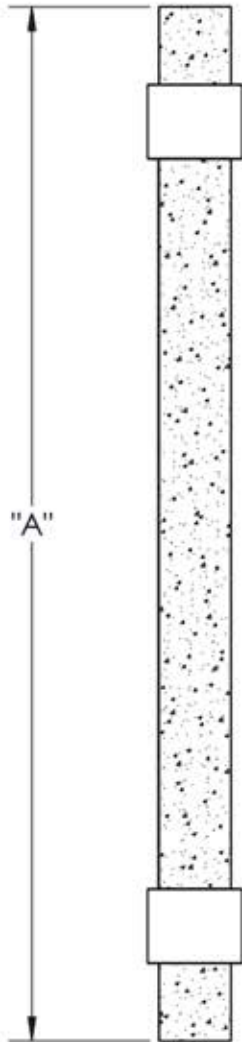

First Impressions CBN750ACHSBR

Overall Length "A"	Center To Center "B"	Overall Diameter "C"
5"(127mm)	3"(76mm)	5/8"(16mm)
7"(178mm)	5"(127mm)	5/8"(16mm)
9"(229mm)	7"(178mm)	5/8"(16mm)