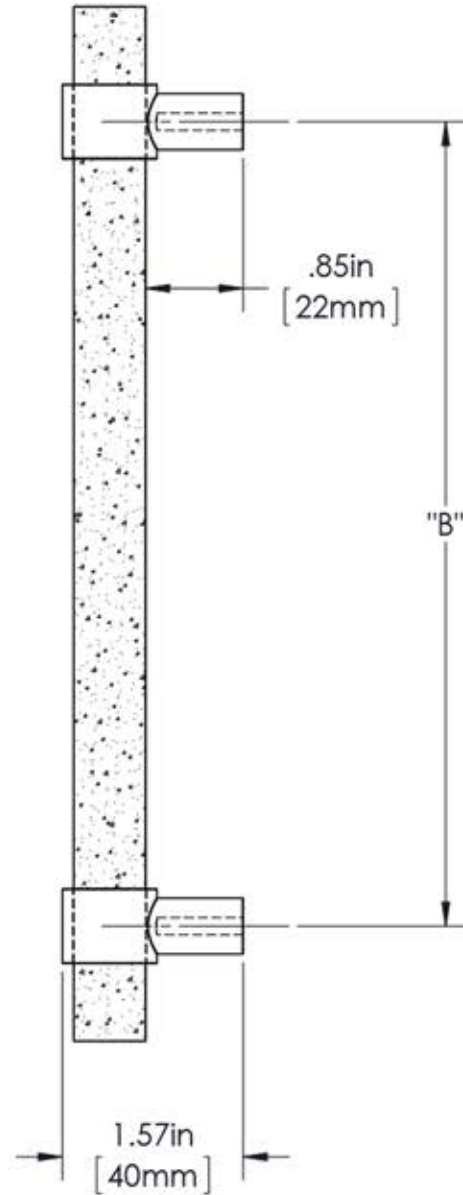

First Impressions CBN750ACHSBR

Overall Length "A"	Center To Center "B"	Overall Diameter "C"
5"(127mm)	3"(76mm)	5/8"(16mm)
7"(178mm)	5"(127mm)	5/8"(16mm)
9"(229mm)	7"(178mm)	5/8"(16mm)