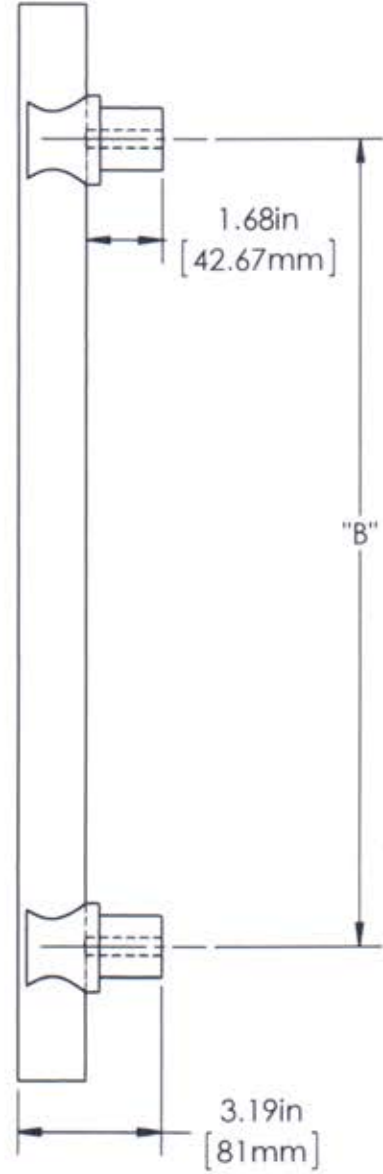

# First Impressions CLB150SBR

Overall Length "A"	Center To Center "B"	Overall Diameter "C"
18"(457mm)	12"(305mm)	1 1/2"(38mm)
24"(610mm)	18"(457mm)	1 1/2"(38mm)
36"(914mm)	24"(610mm)	1 1/2"(38mm)