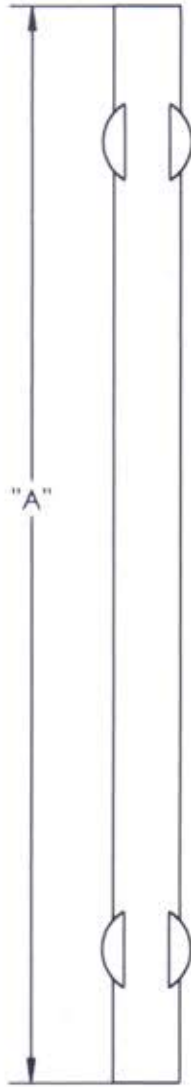

# First Impressions CLB150SBR

Overall Length "A"	Center To Center "B"	Overall Diameter "C"
18"(457mm)	12"(305mm)	1 1/2"(38mm)
24"(610mm)	18"(457mm)	1 1/2"(38mm)
36"(914mm)	24"(610mm)	1 1/2"(38mm)