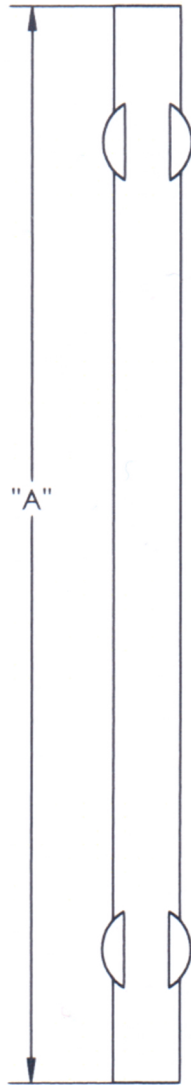

First Impressions CLB02 - Columbia Pull

Overall Length "A"	Center To Center "B"	Overall Diameter "C"
18"(457mm)	12"(305mm)	1 1/2"(38mm)
24"(610mm)	18"(457mm)	1 1/2"(38mm)
36"(914mm)	24"(610mm)	1 1/2"(38mm)