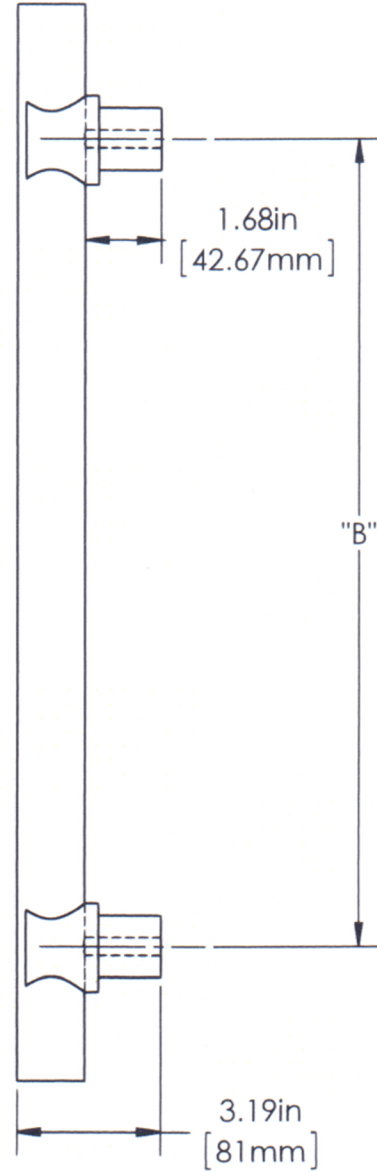

First Impressions CLB02 - Columbia Pull

Overall Length "A"	Center To Center "B"	Overall Diameter "C"
18"(457mm)	12"(305mm)	1 1/2"(38mm)
24"(610mm)	18"(457mm)	1 1/2"(38mm)
36"(914mm)	24"(610mm)	1 1/2"(38mm)