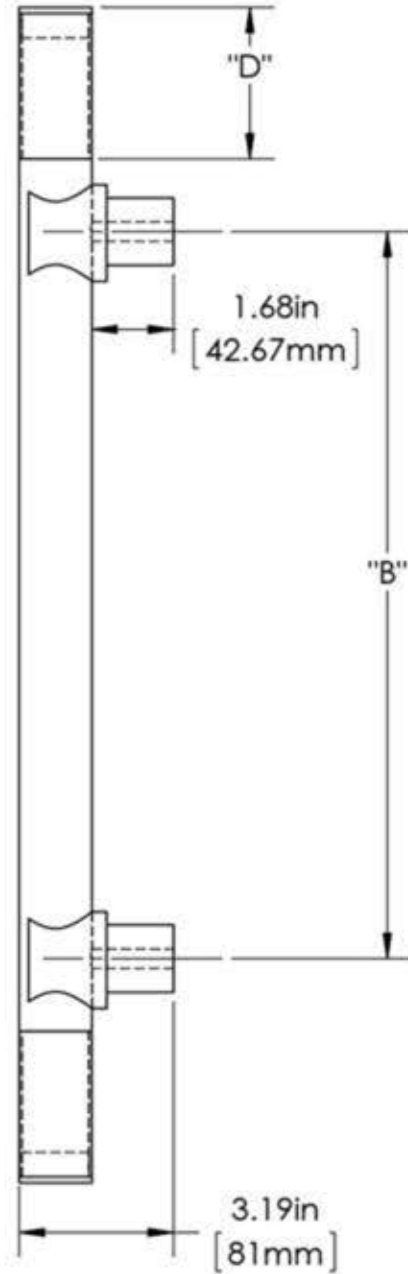

First Impressions CTO150SLVSS6

Overall Length "A"	Center To Center "B"	Overall Diameter "C"	Sleeve Length "D"
18"(457mm)	10"(254mm)	1 1/2"(38mm)	3"(76mm)
24"(610mm)	15"(381mm)	1 1/2"(38mm)	3"(76mm)
36"(914mm)	27"(686mm)	1 1/2"(38mm)	3"(76mm)