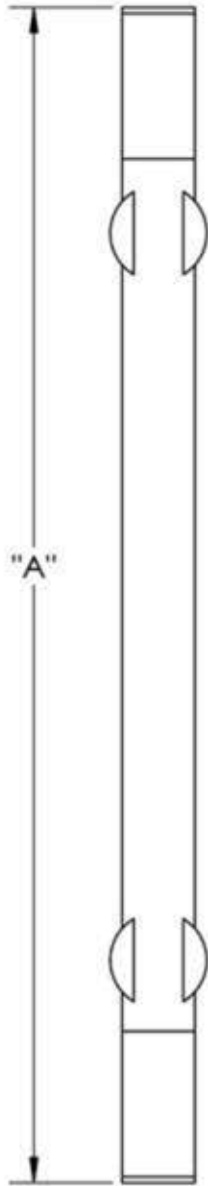

First Impressions CTO150SLVSS6

Overall Length "A"	Center To Center "B"	Overall Diameter "C"	Sleeve Length "D"
18"(457mm)	10"(254mm)	1 1/2"(38mm)	3"(76mm)
24"(610mm)	15"(381mm)	1 1/2"(38mm)	3"(76mm)
36"(914mm)	27"(686mm)	1 1/2"(38mm)	3"(76mm)