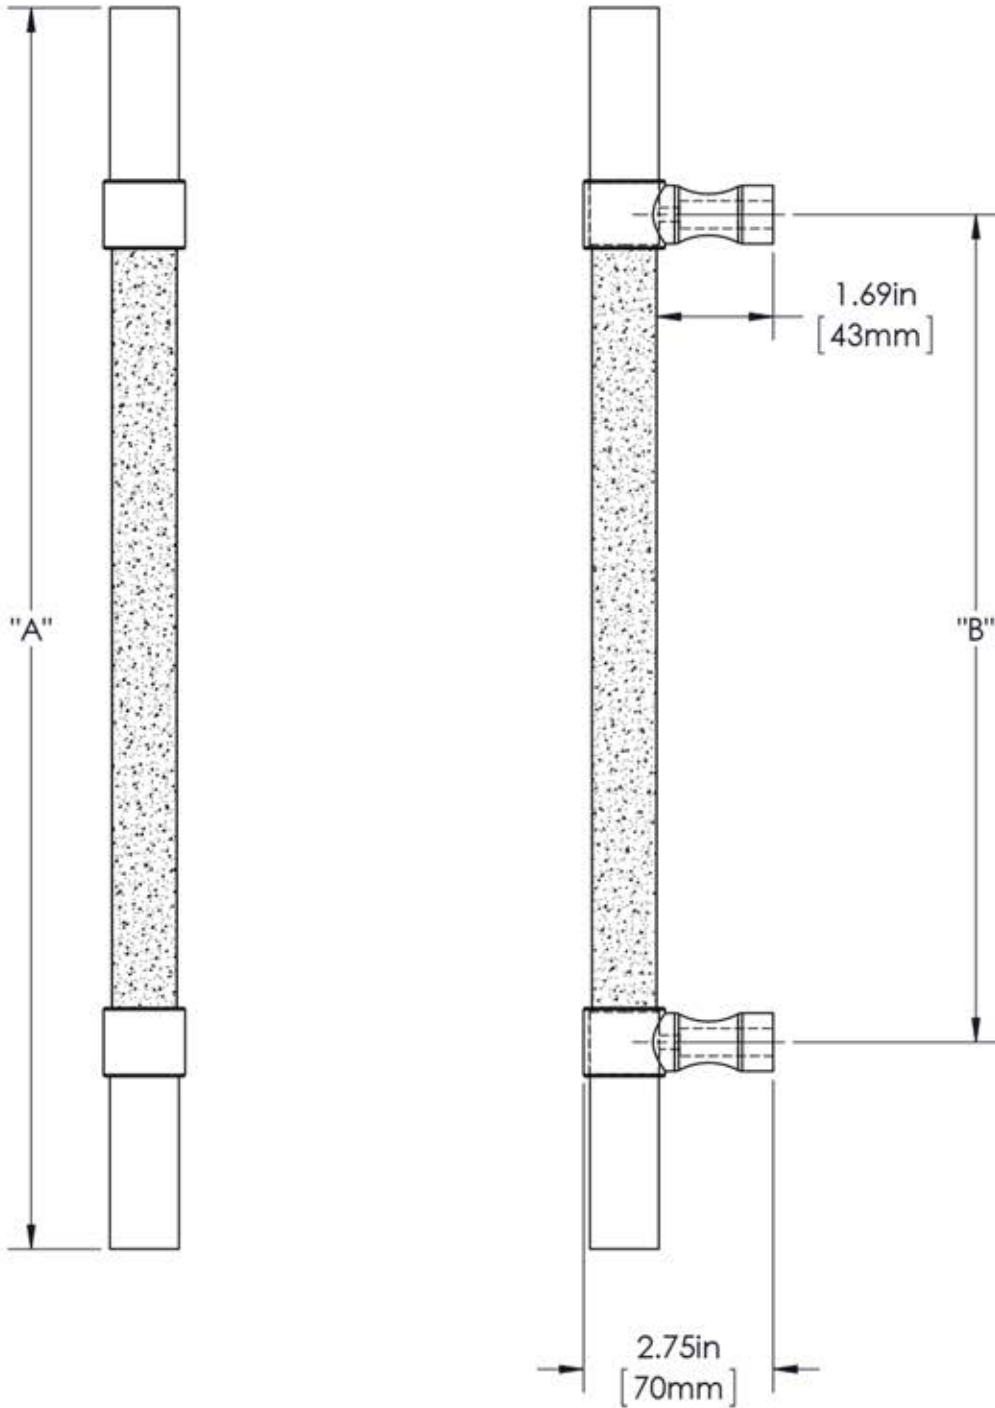

First Impressions PCF100ACHSBRSEC

Overall Length "A"	Center To Center "B"	Overall Diameter "C"
12"(305mm)	8"(203mm)	1"(25mm)
24"(610mm)	18"(457mm)	1"(25mm)
36"(914mm)	24"(610mm)	1"(25mm)