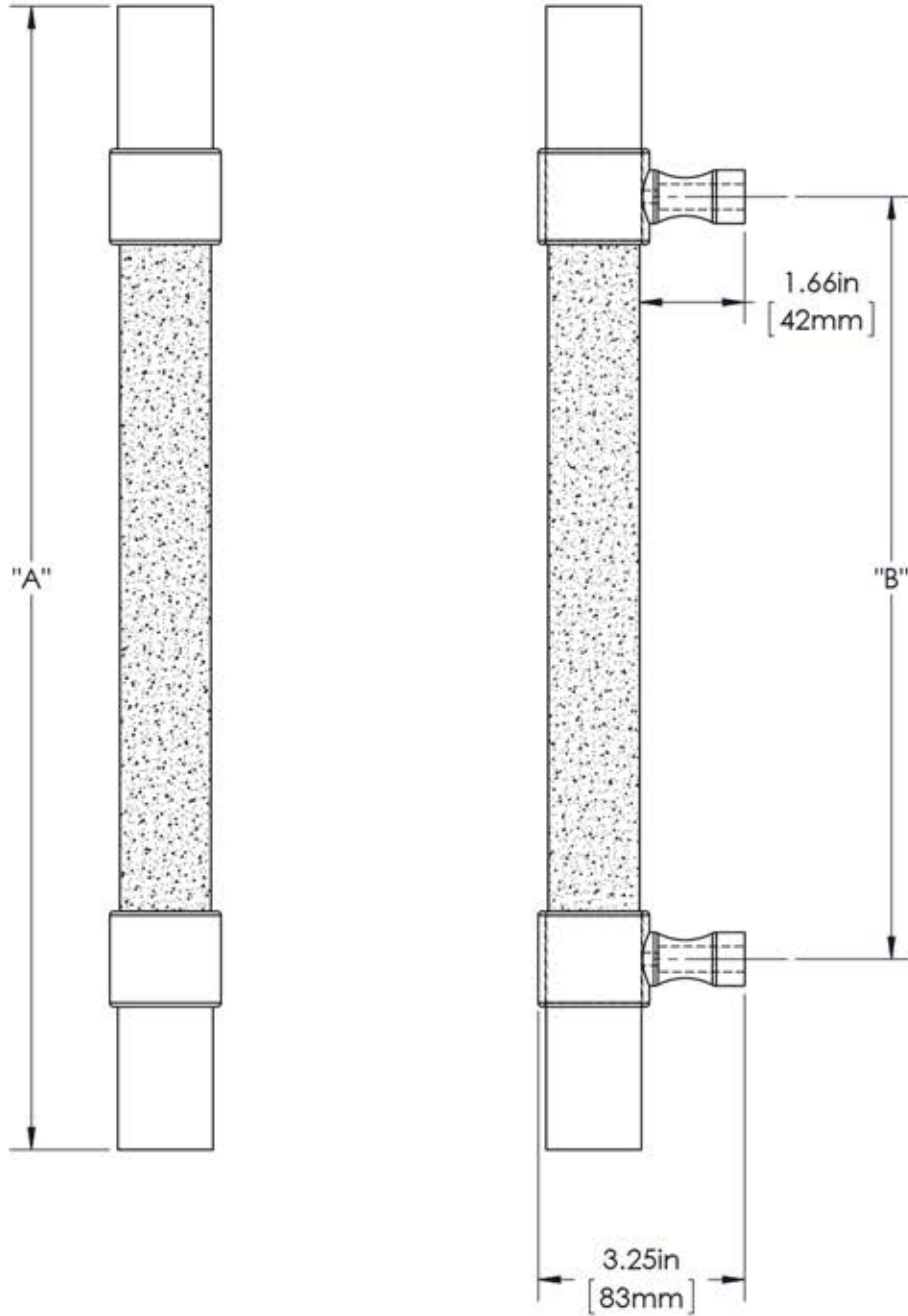

# First Impressions PCF150ACHSBRSEC

Overall Length "A"	Center To Center "B"	Overall Diameter "C"
18"(457mm)	12"(305mm)	1 1/2"(38mm)
24"(610mm)	18"(457mm)	1 1/2"(38mm)
36"(914mm)	24"(610mm)	1 1/2"(38mm)