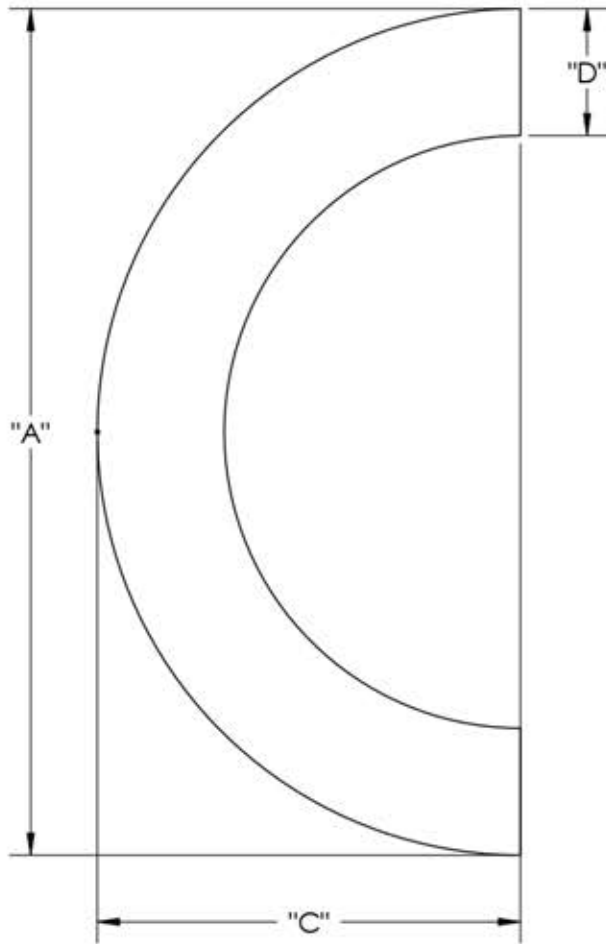

# First Impressions CSD1SMTSBR

Overall Height "A"	Center To Center "B"	Face "D"	Overall Width "C"
6"(152mm)	4 1/2"(114mm)	3/4"(19mm)	3"(76mm)
12"(229mm)	10 1/2"(267mm)	1 1/2"(38mm)	6"(152mm)