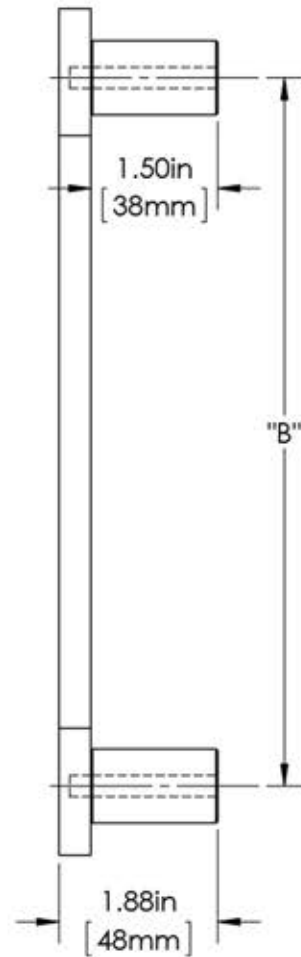

# First Impressions CSD1SMTSBR

Overall Height "A"	Center To Center "B"	Face "D"	Overall Width "C"
6"(152mm)	4 1/2"(114mm)	3/4"(19mm)	3"(76mm)
12"(229mm)	10 1/2"(267mm)	1 1/2"(38mm)	6"(152mm)