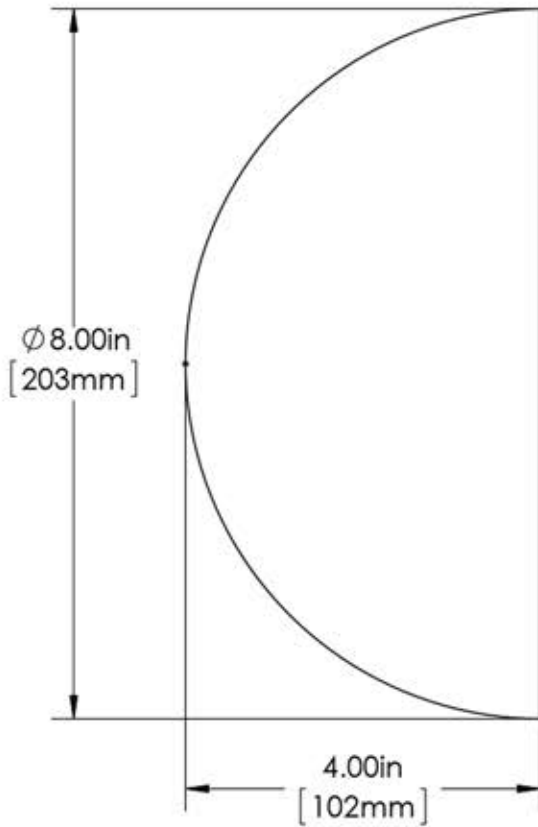

First Impressions CSD2SMTSBR

| Overall Height | Center To Center | Overall Width | Thickness |
|----------------|------------------|---------------|------------|
| 8"(203mm) | 5"(127mm) | 4"(102mm) | 3/4"(19mm) |