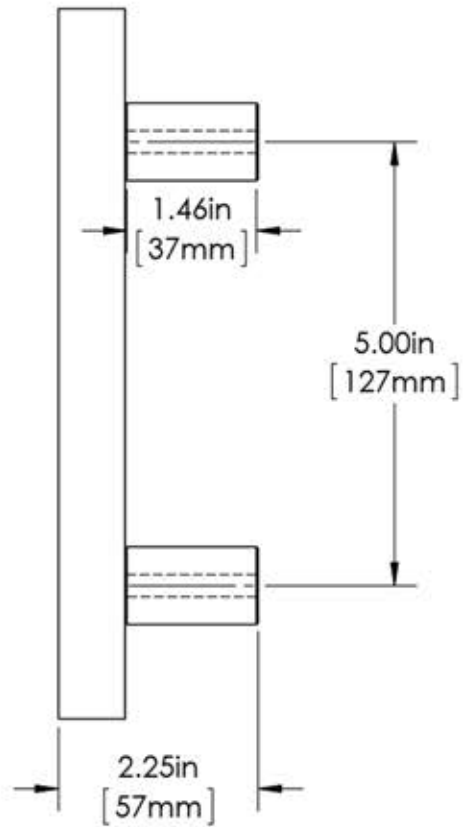

First Impressions CSD2SMTSBR

| Overall Height | Center To Center | Overall Width | Thickness |
|----------------|------------------|---------------|------------|
| 8"(203mm) | 5"(127mm) | 4"(102mm) | 3/4"(19mm) |