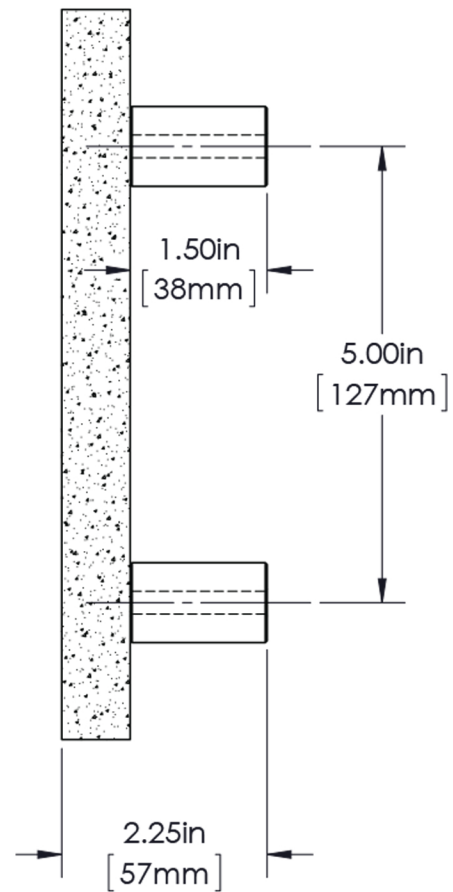

First Impressions CSD03 - Cascade Pull

Overall Height	Center To Center	Overall Width	Thickness
8"(203mm)	5"(127mm)	4"(102mm)	3/4"(19mm)