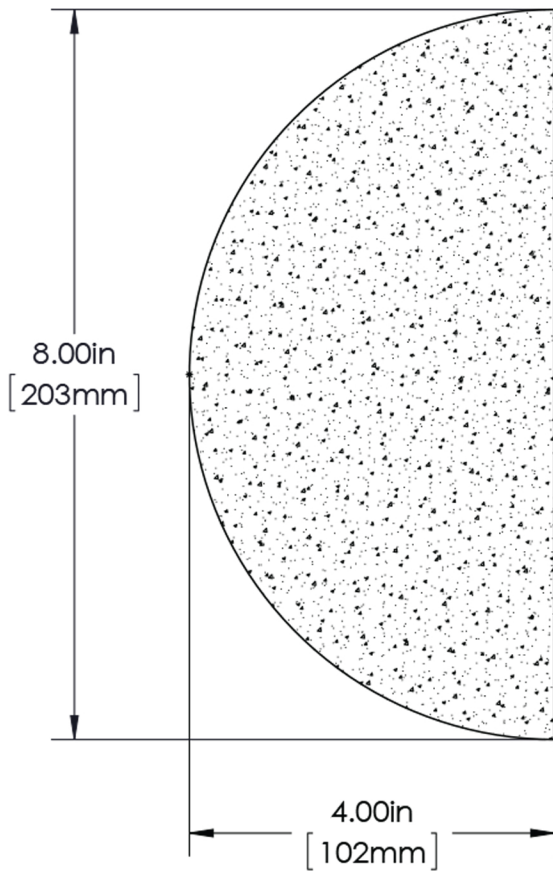

First Impressions CSD03 - Cascade Pull

Overall Height	Center To Center	Overall Width	Thickness
8"(203mm)	5"(127mm)	4"(102mm)	3/4"(19mm)