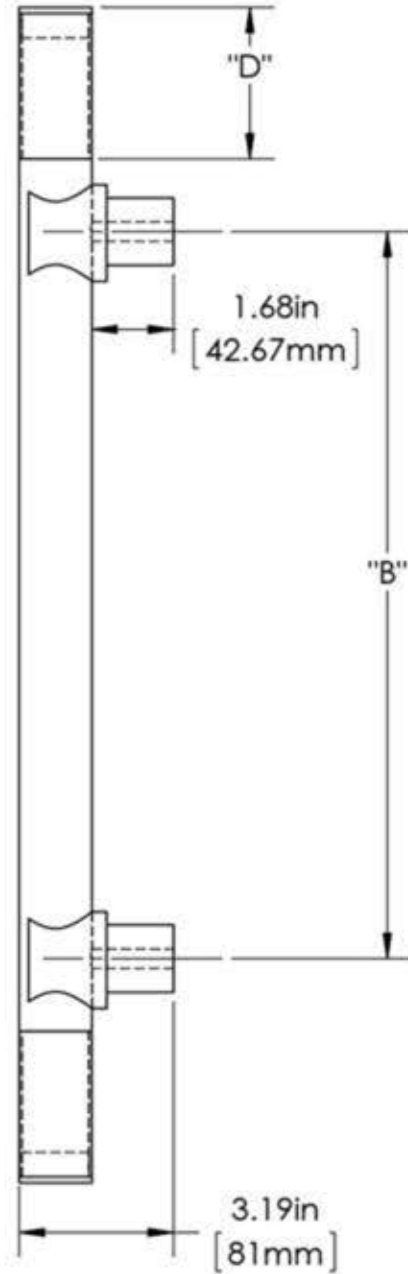

First Impressions CTO150SLVSB

| Overall Length "A" | Center To Center "B" | Overall Diameter "C" | Sleeve Length "D" |
|--------------------|----------------------|----------------------|-------------------|
| 18"(457mm) | 10"(254mm) | 1 1/2"(38mm) | 3"(76mm) |
| 24"(610mm) | 15"(381mm) | 1 1/2"(38mm) | 3"(76mm) |
| 36"(914mm) | 27"(686mm) | 1 1/2"(38mm) | 3"(76mm) |