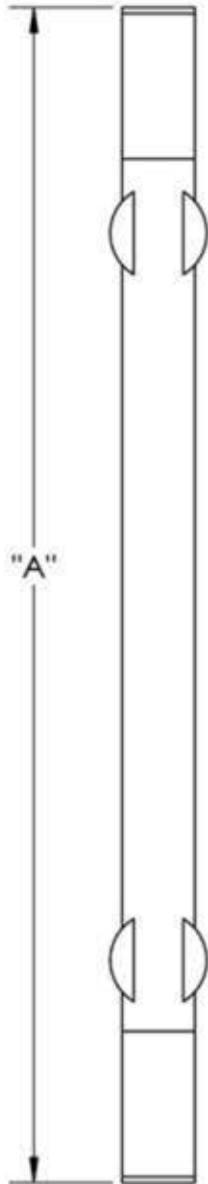

First Impressions CTO150SLVSB

| Overall Length "A" | Center To Center "B" | Overall Diameter "C" | Sleeve Length "D" |
|--------------------|----------------------|----------------------|-------------------|
| 18"(457mm) | 10"(254mm) | 1 1/2"(38mm) | 3"(76mm) |
| 24"(610mm) | 15"(381mm) | 1 1/2"(38mm) | 3"(76mm) |
| 36"(914mm) | 27"(686mm) | 1 1/2"(38mm) | 3"(76mm) |