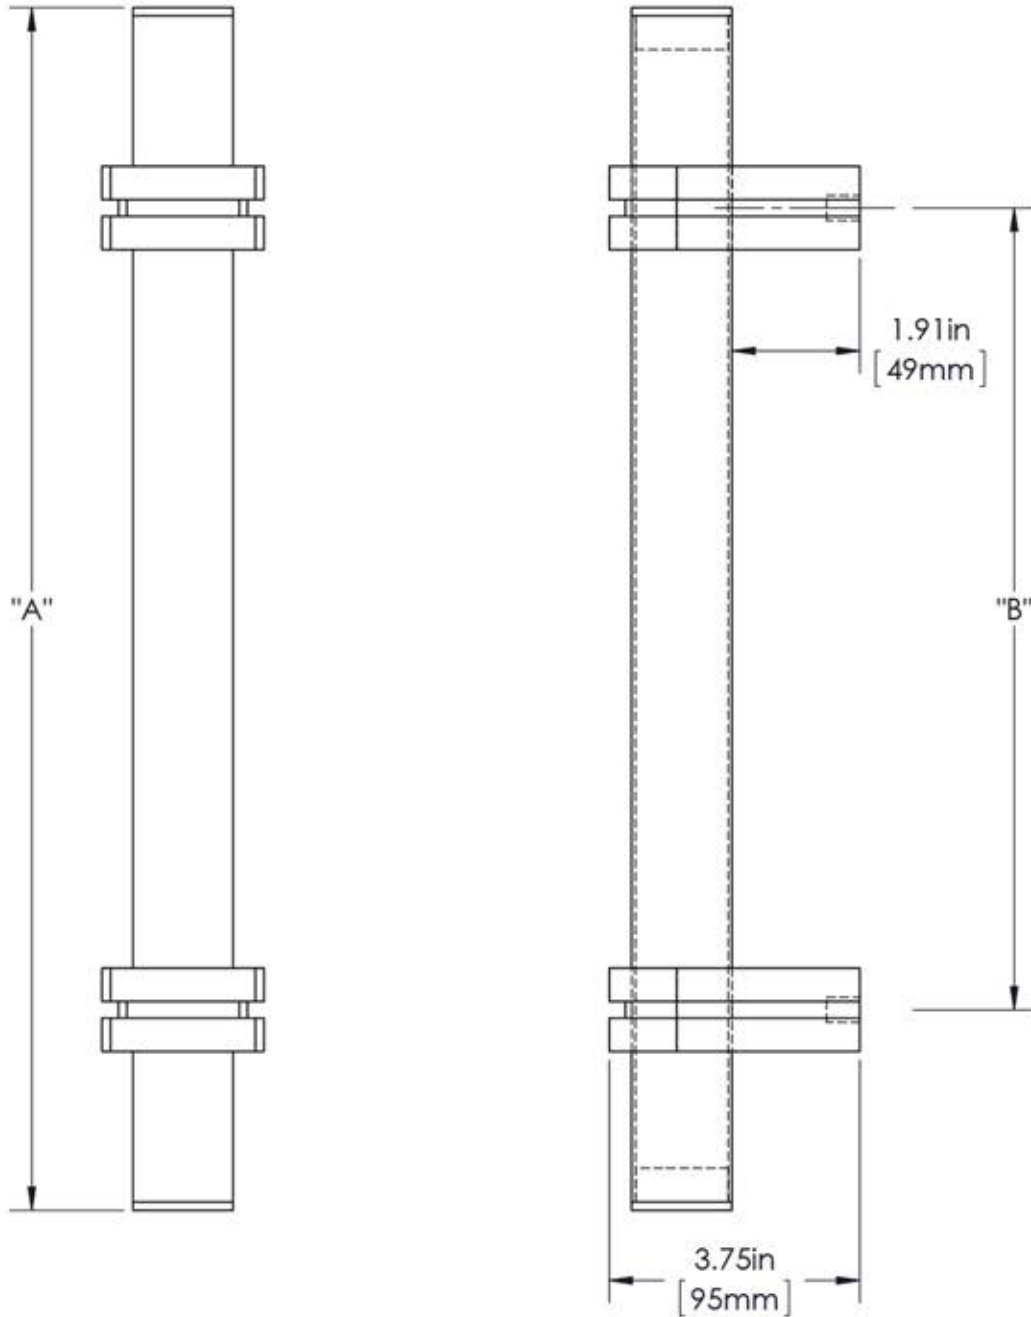

First Impressions DFT150SMTBR

Overall Length "A"	Center To Center "B"	Overall Diameter "C"
18"(457mm)	12"(305mm)	1 1/2"(38mm)
24"(610mm)	18"(457mm)	1 1/2"(38mm)
36"(914mm)	24"(610mm)	1 1/2"(38mm)